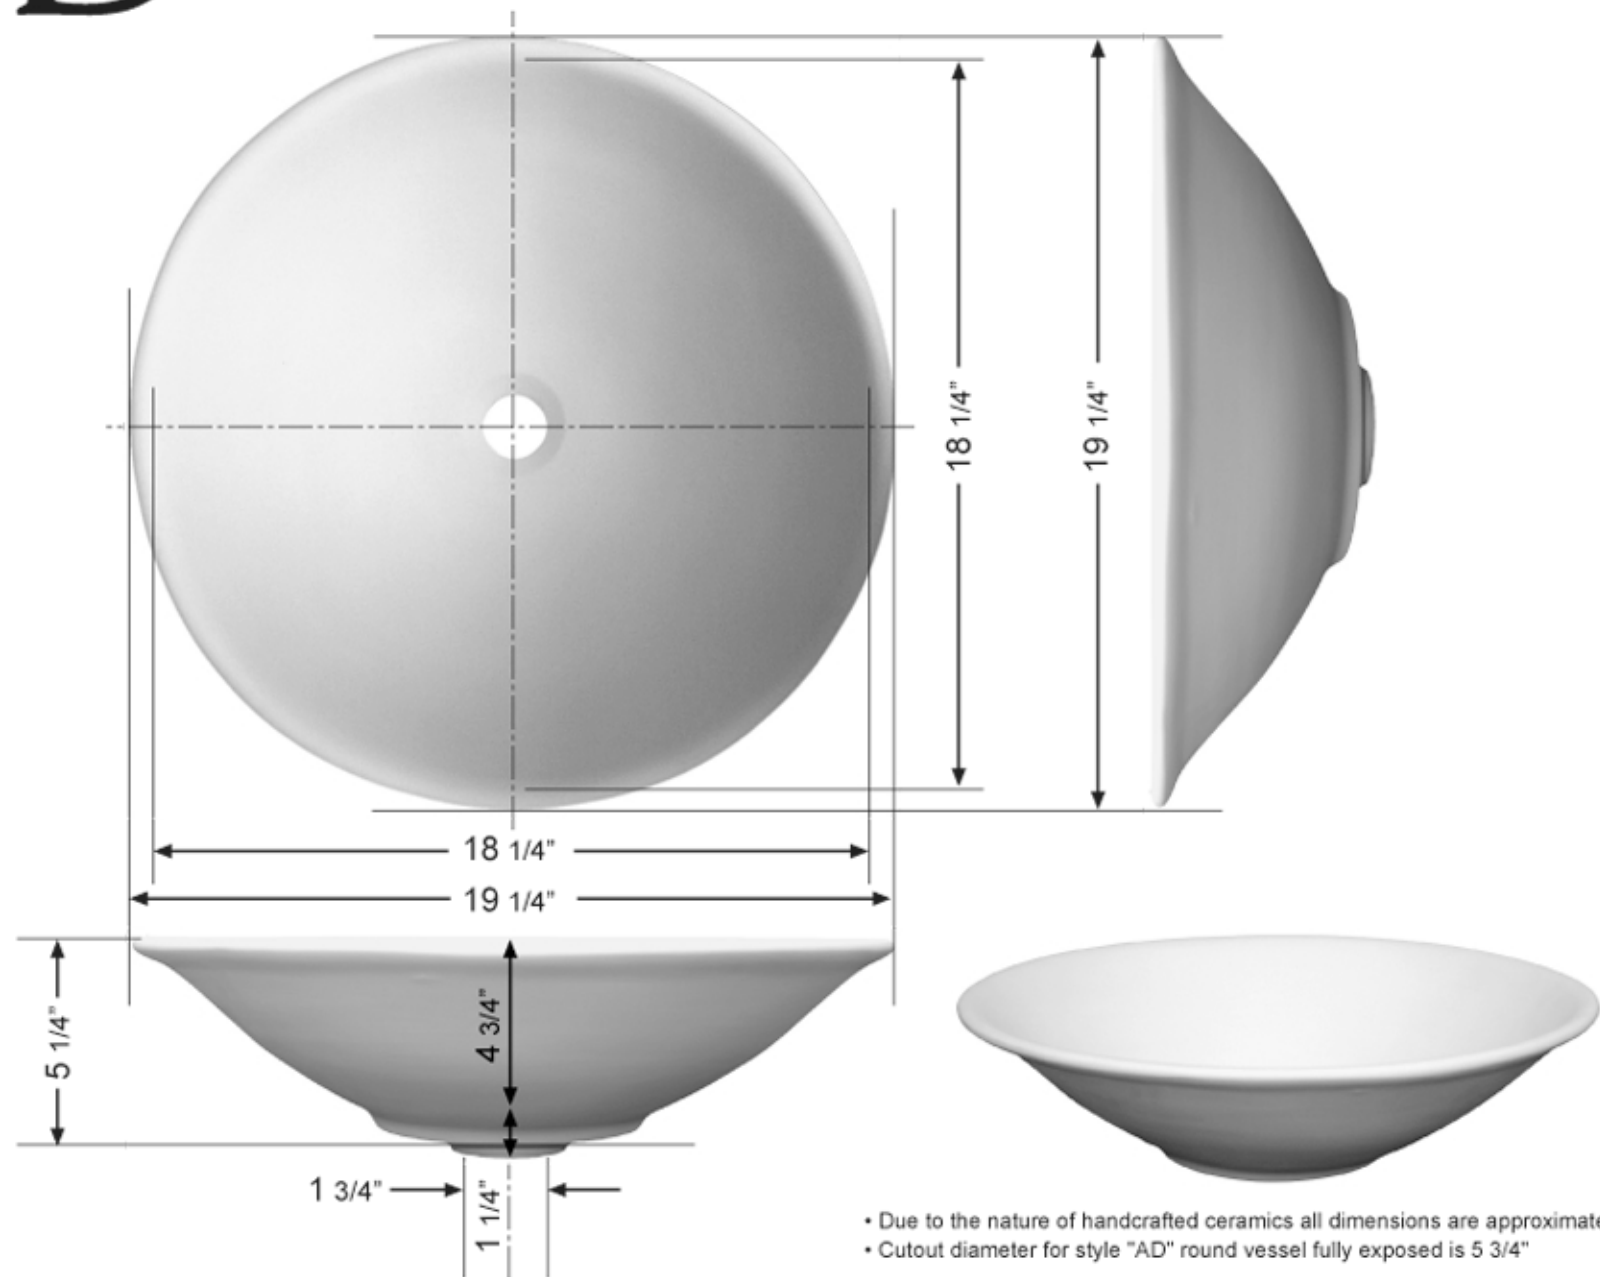

AD

19 1/4" Round vessel fully exposed

MARZI STUDIOS