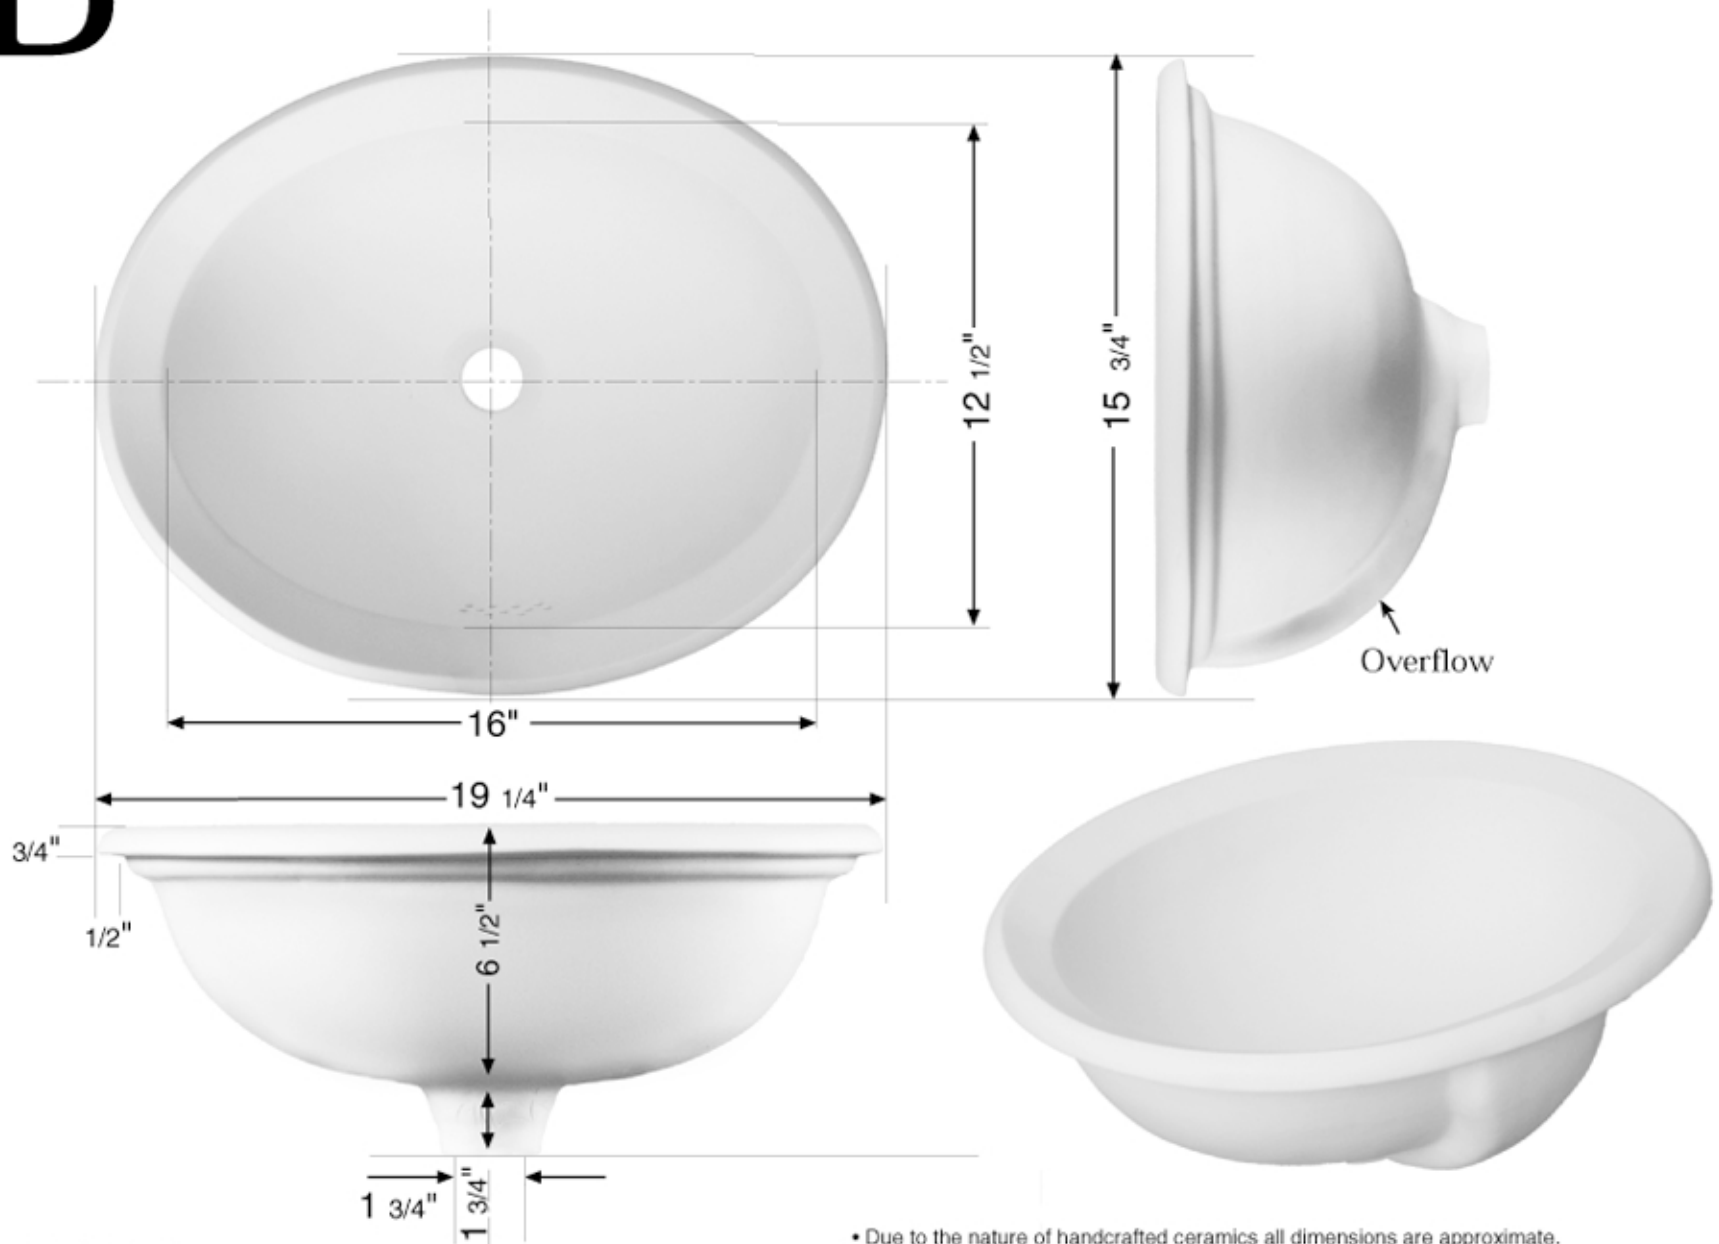

B

15 3/4" x 19 1/4" Oval basin with chamfered rim

MARZI STUDIOS

• Due to the nature of handcrafted ceramics all dimensions are approximate.
Cutting templates are available. Please do not attempt to cut from these measurements