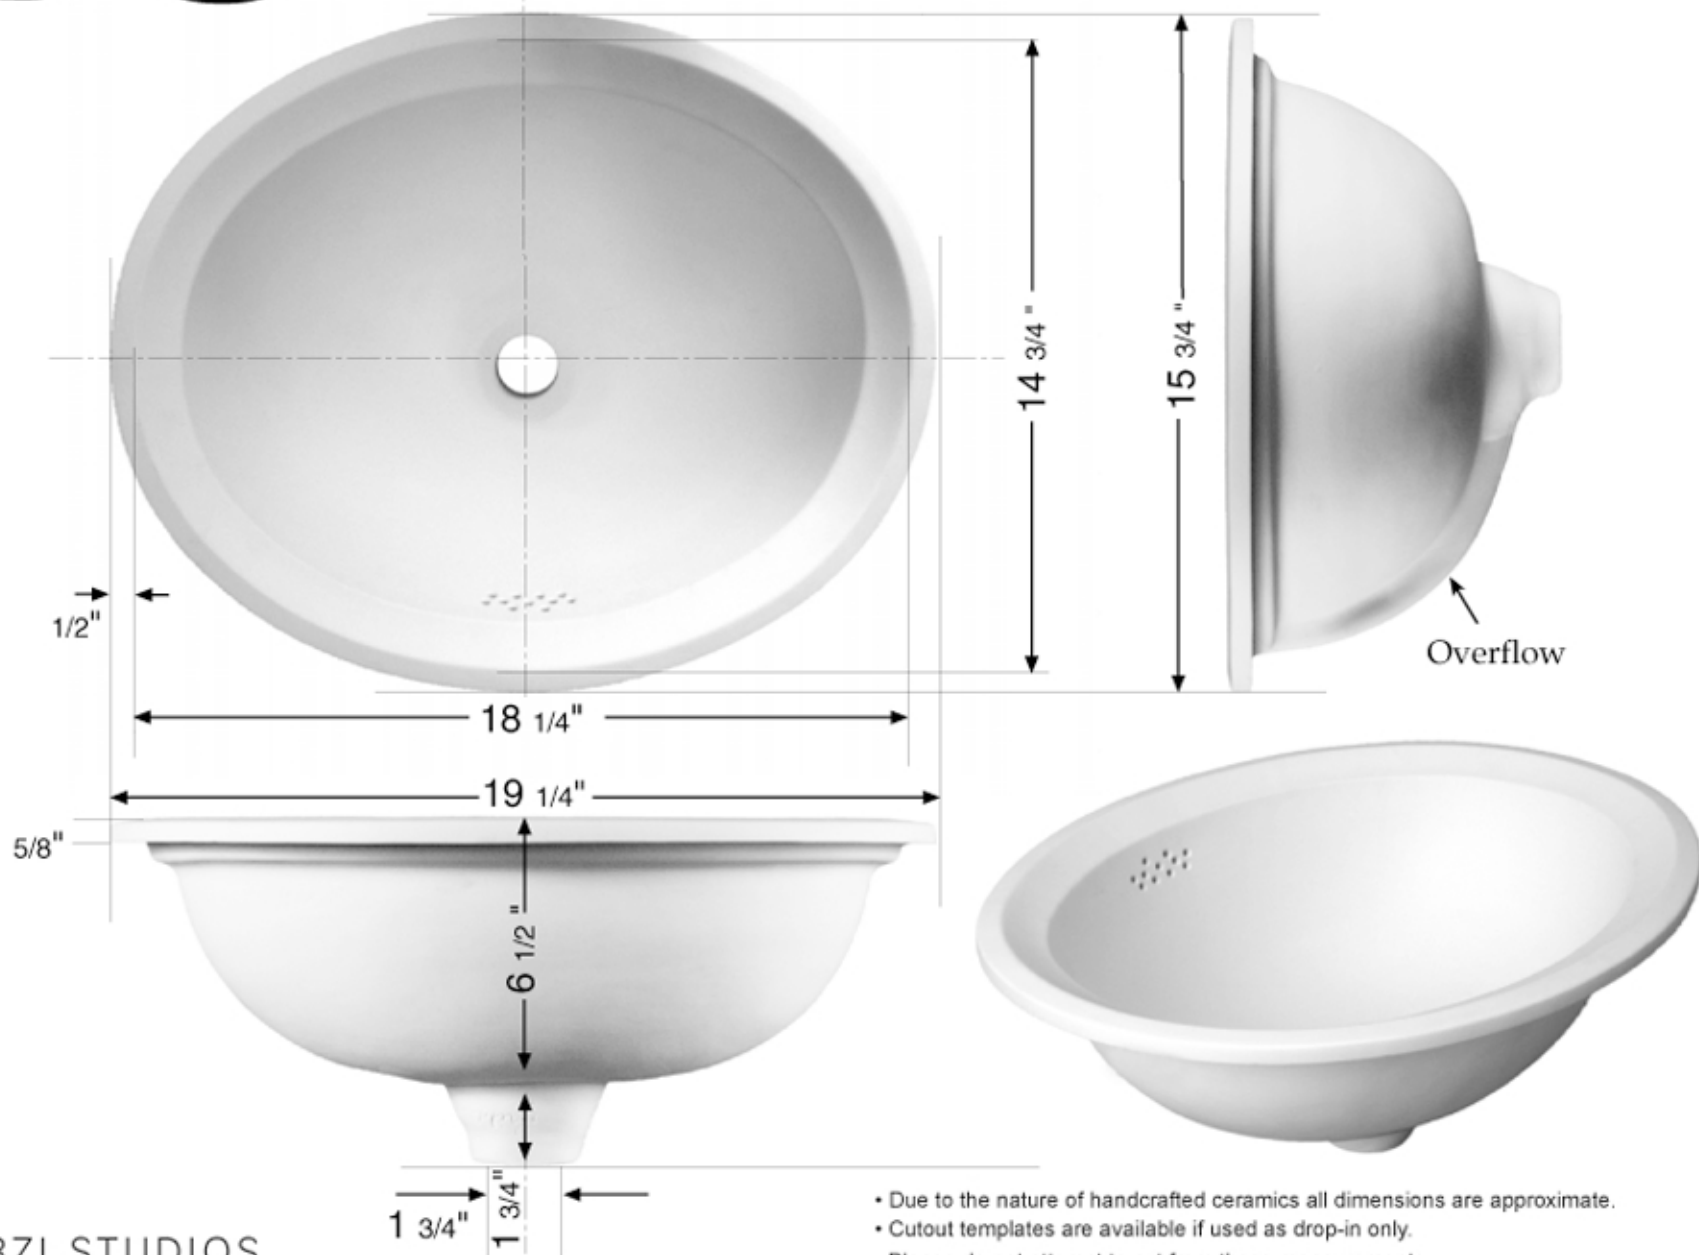

BU

15 3/4" x 19 1/4"

Oval undercounter basin with chamfered rim

MARZI STUDIOS

- Due to the nature of handcrafted ceramics all dimensions are approximate.
- Cutout templates are available if used as drop-in only.
Please do not attempt to cut from these measurements.
- This sink has a flat glazed rim. It may be used in an undercounter or flush mount installation.