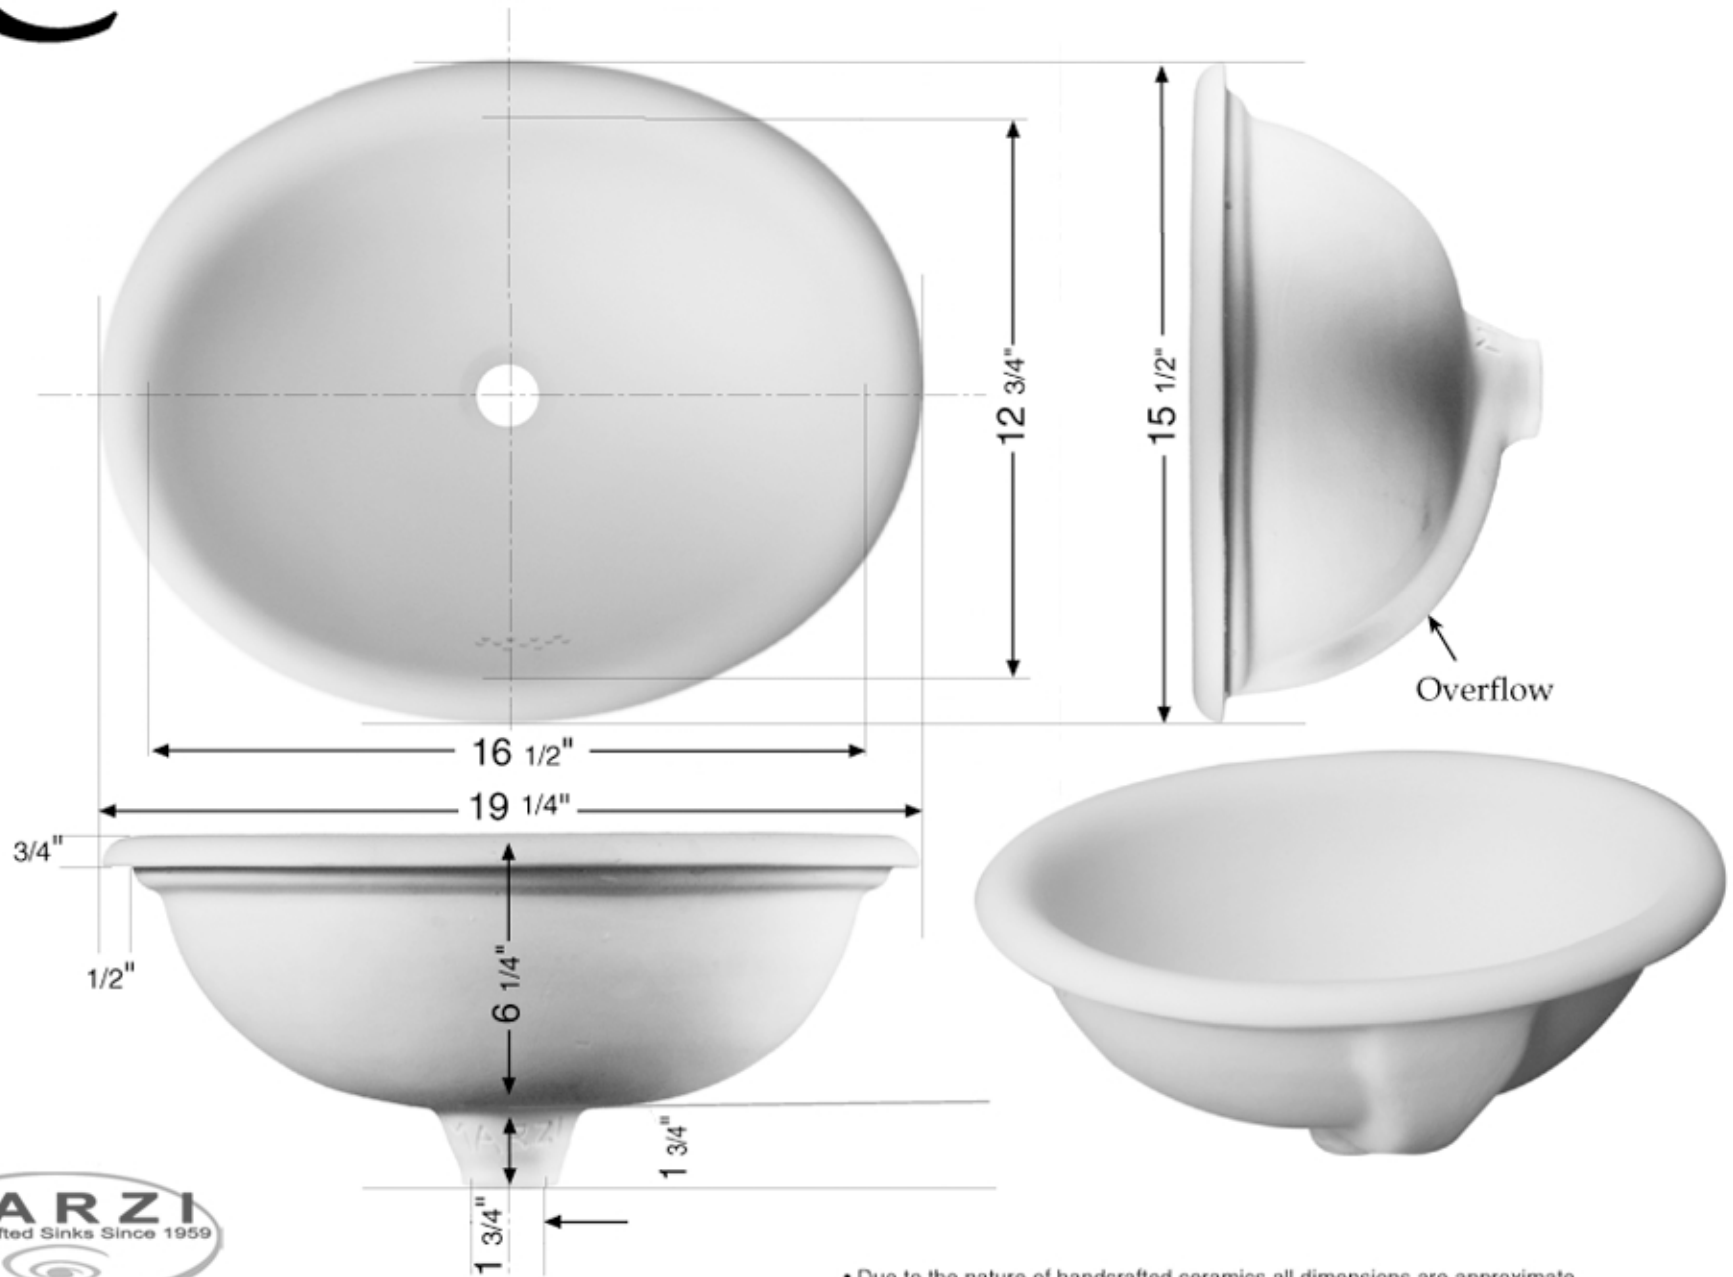

# C

## 15 1/2" x 19 1/4" Oval basin with rounded rim

• Due to the nature of handcrafted ceramics all dimensions are approximate. Cutting templates are available. Please do not attempt to cut from these measurements