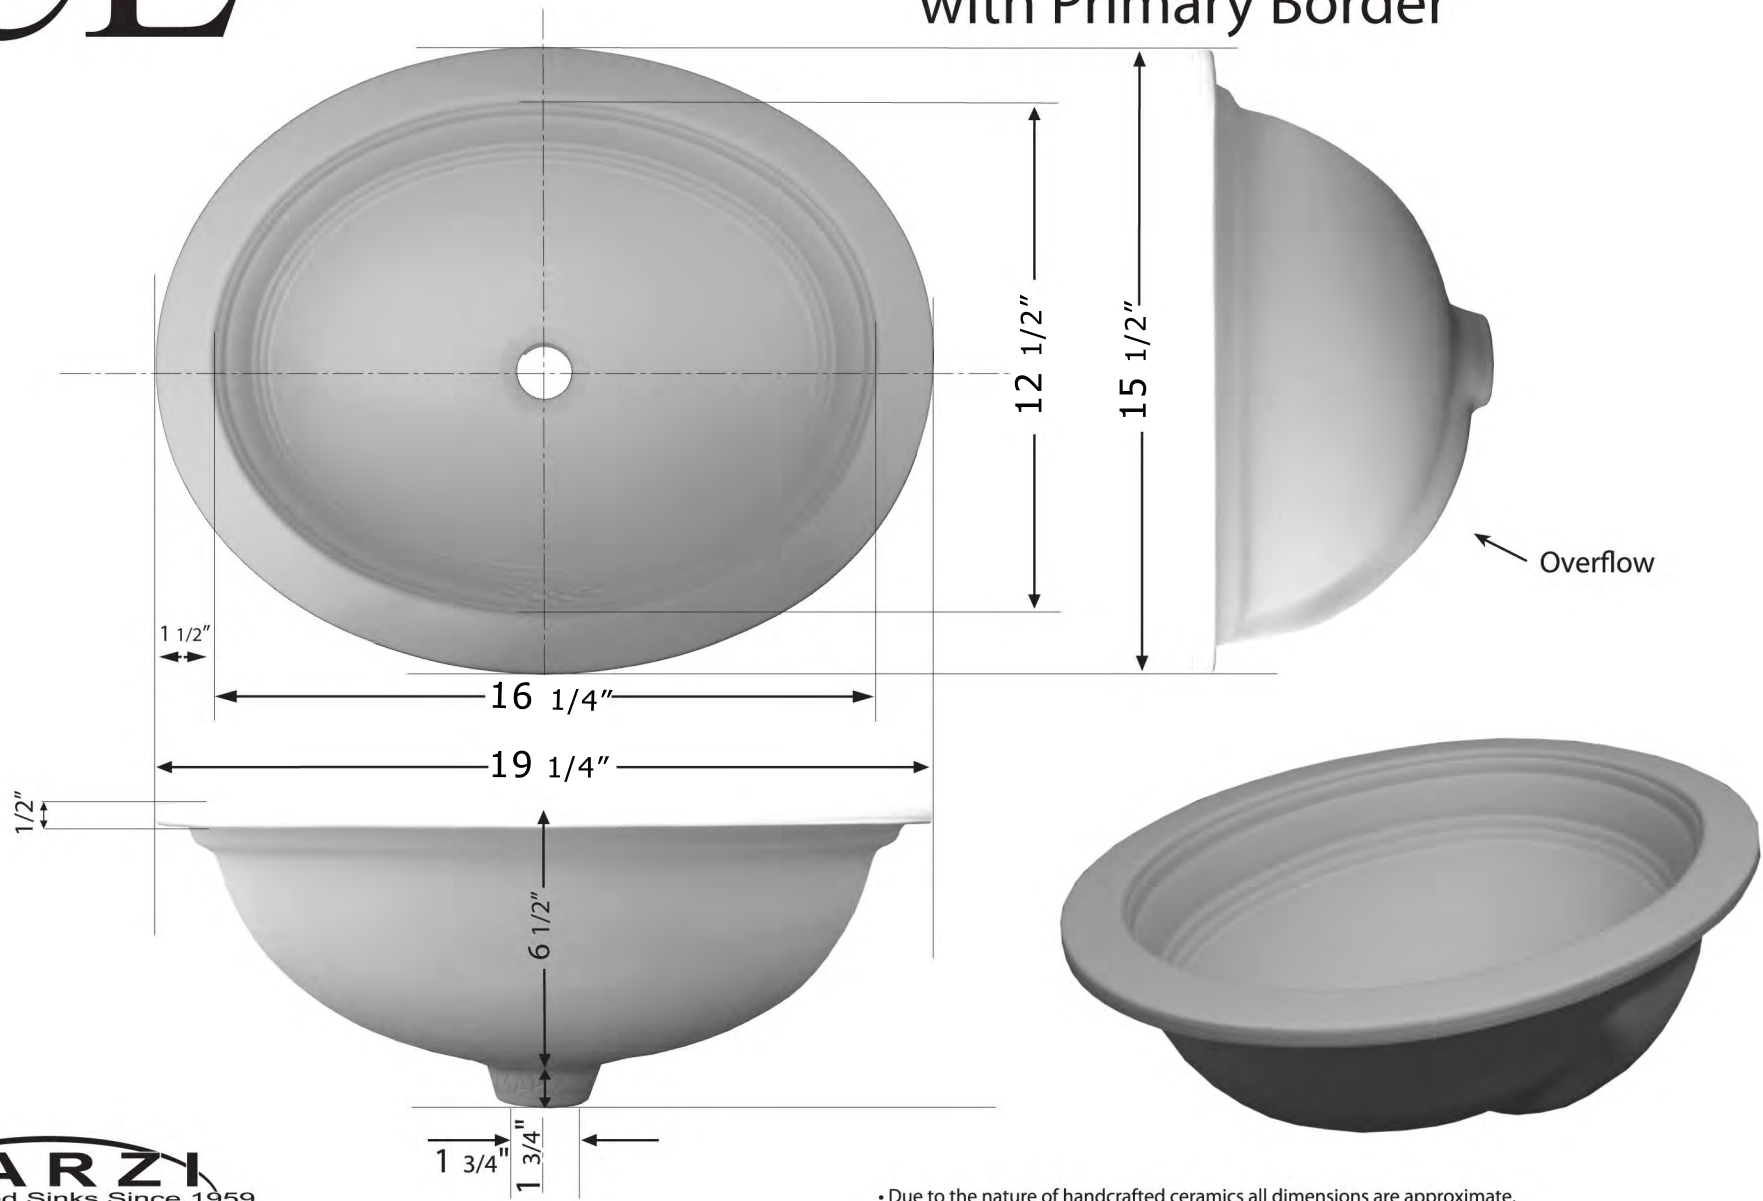

CE

15 1/2" x 19 1/4" Oval Undercounter Basin with Primary Border

• Due to the nature of handcrafted ceramics all dimensions are approximate.
Please do not attempt to cut from these measurements