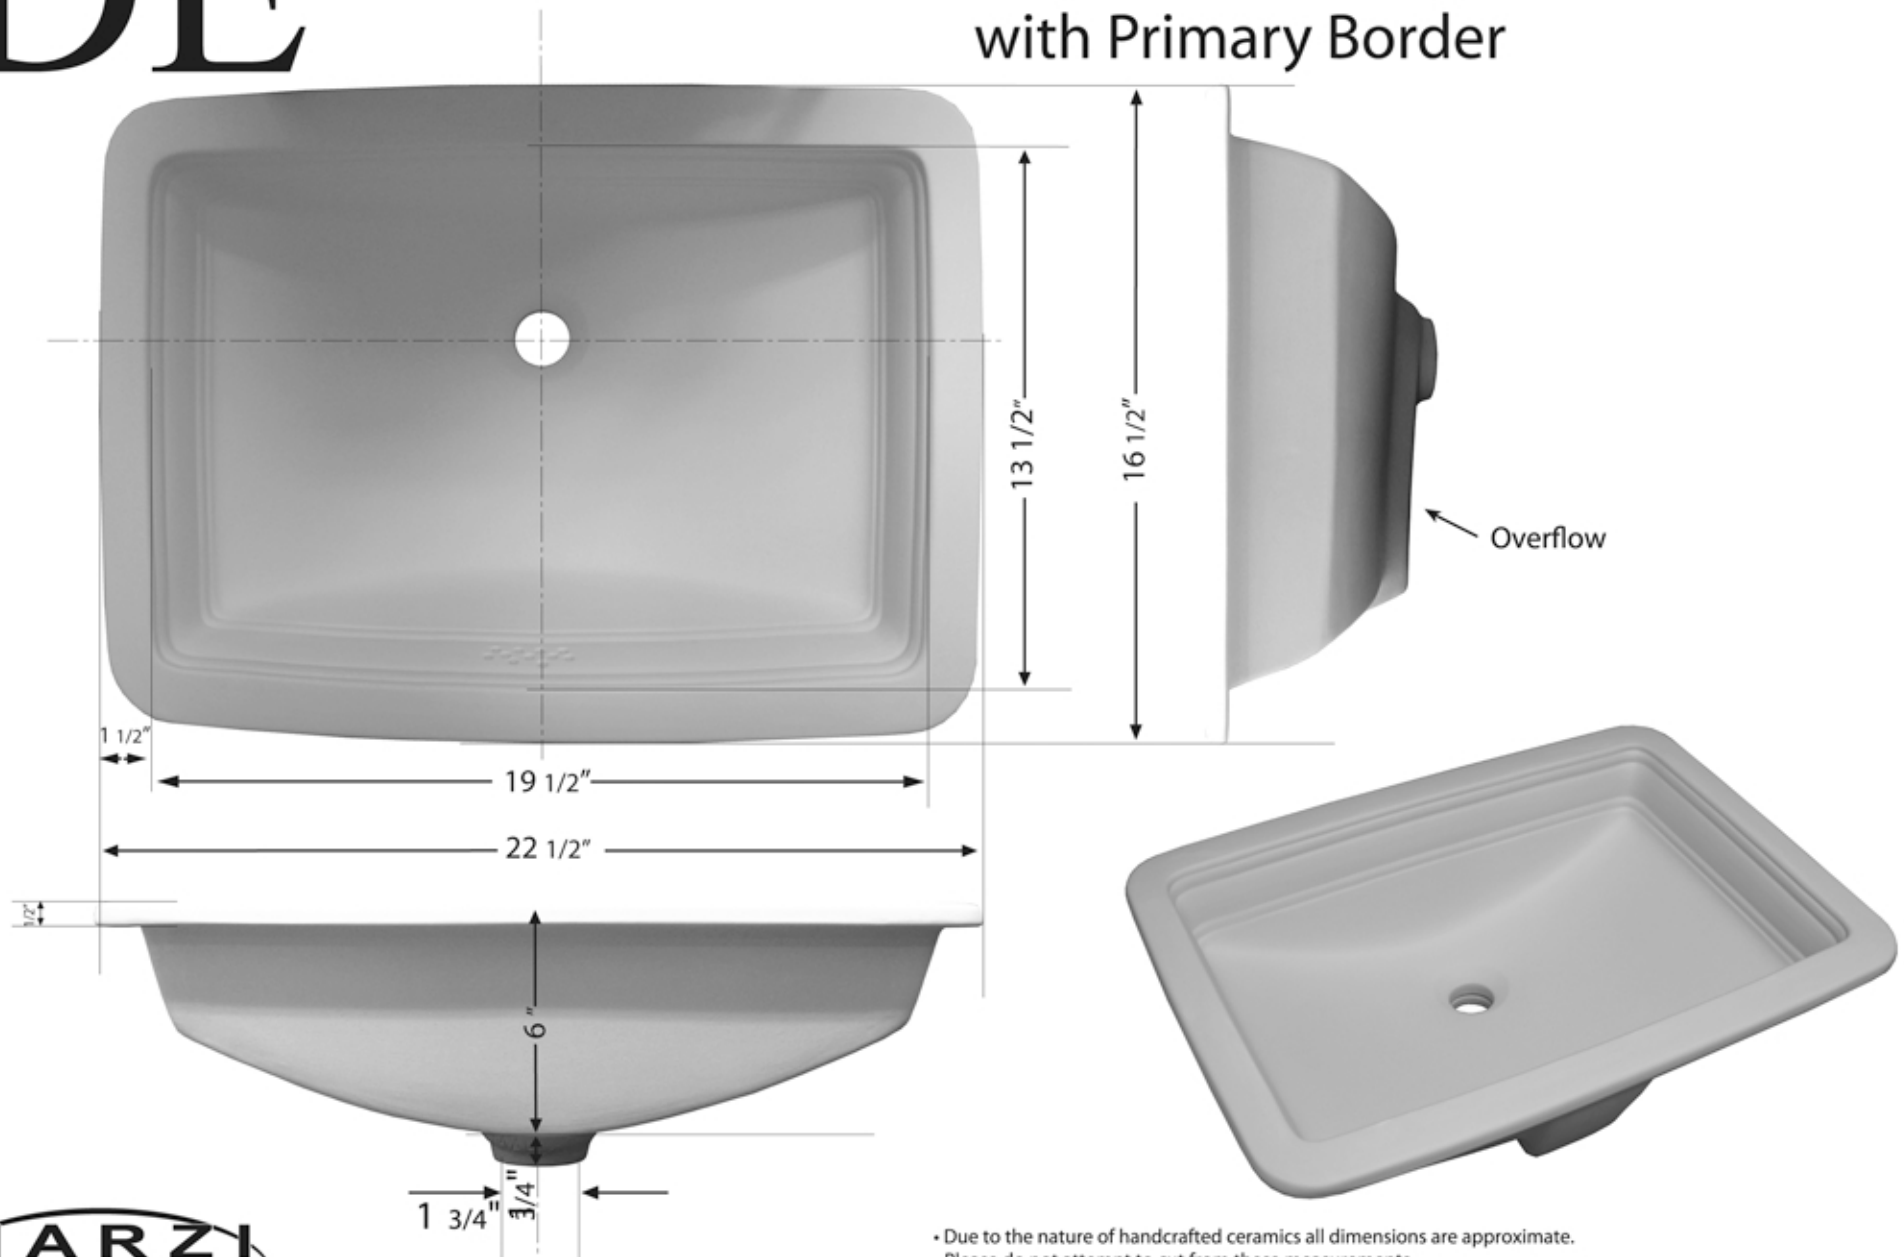

DE

16 1/2" x 22 1/2" Rectangle Undercounter Basin with Primary Border

• Due to the nature of handcrafted ceramics all dimensions are approximate.
Please do not attempt to cut from these measurements