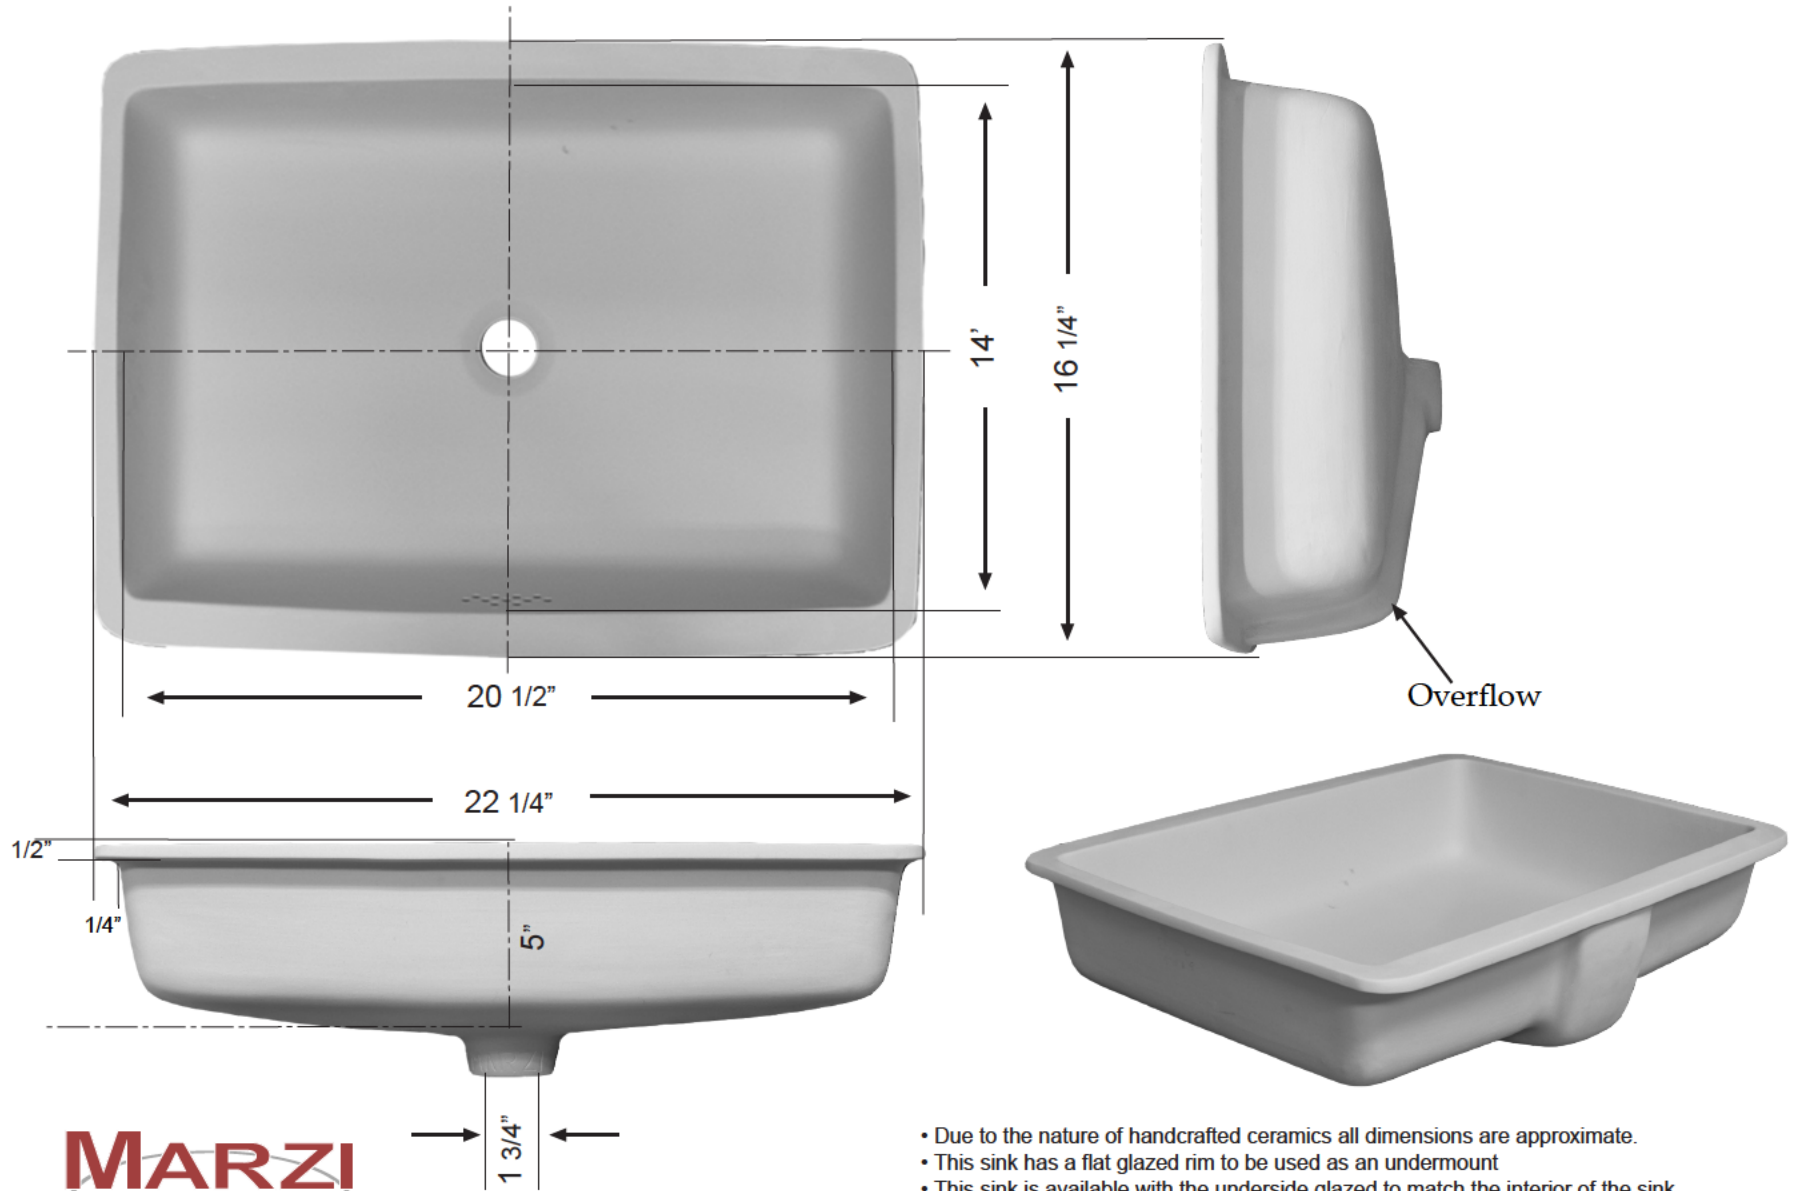

ED

16 1/4" x 22 1/4" Rectangle w/flat Rim

- Due to the nature of handcrafted ceramics all dimensions are approximate.
- This sink has a flat glazed rim to be used as an undermount
- This sink is available with the underside glazed to match the interior of the sink.
- **Please do not attempt to cut from these measurements.**