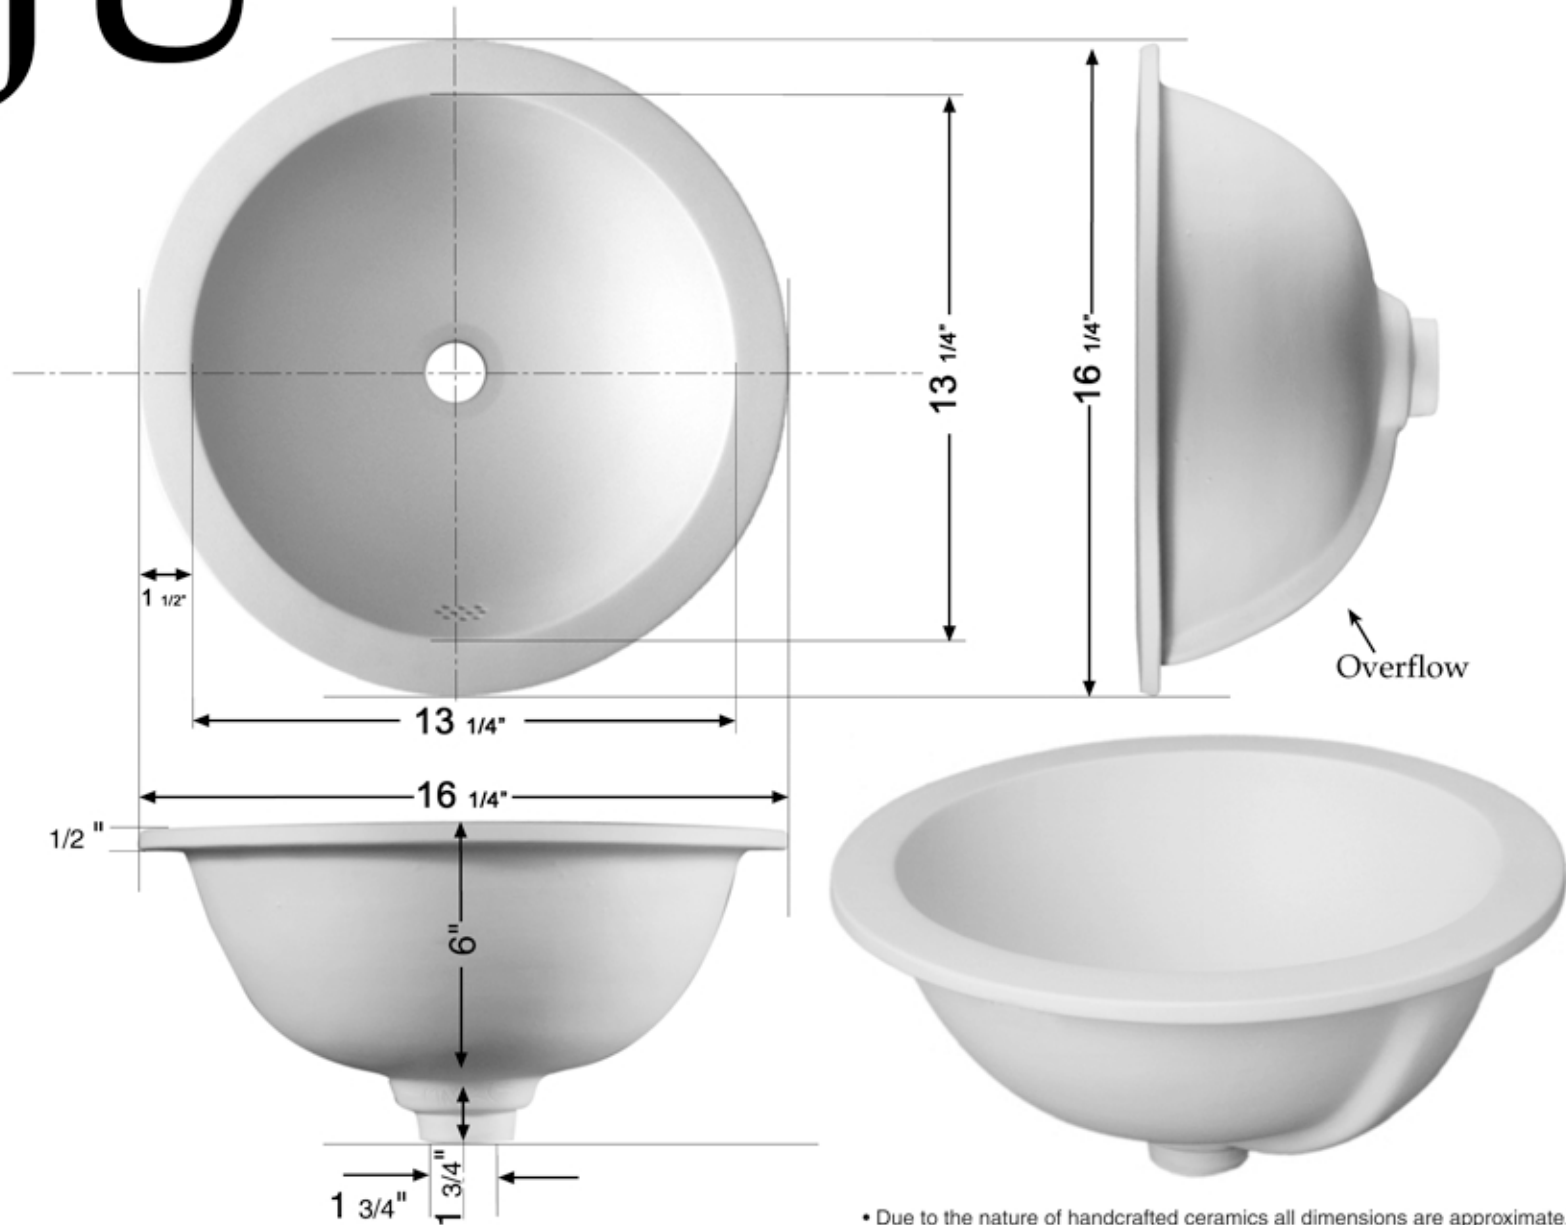

JU 16 1/4" Round undercounter basin

- Due to the nature of handcrafted ceramics all dimensions are approximate. Please do not attempt to cut from these measurements
- This sink has a flat glazed rim. It may be used in an undercounter or flush mount installation.
- Cutout templates are available if used as drop-in only.