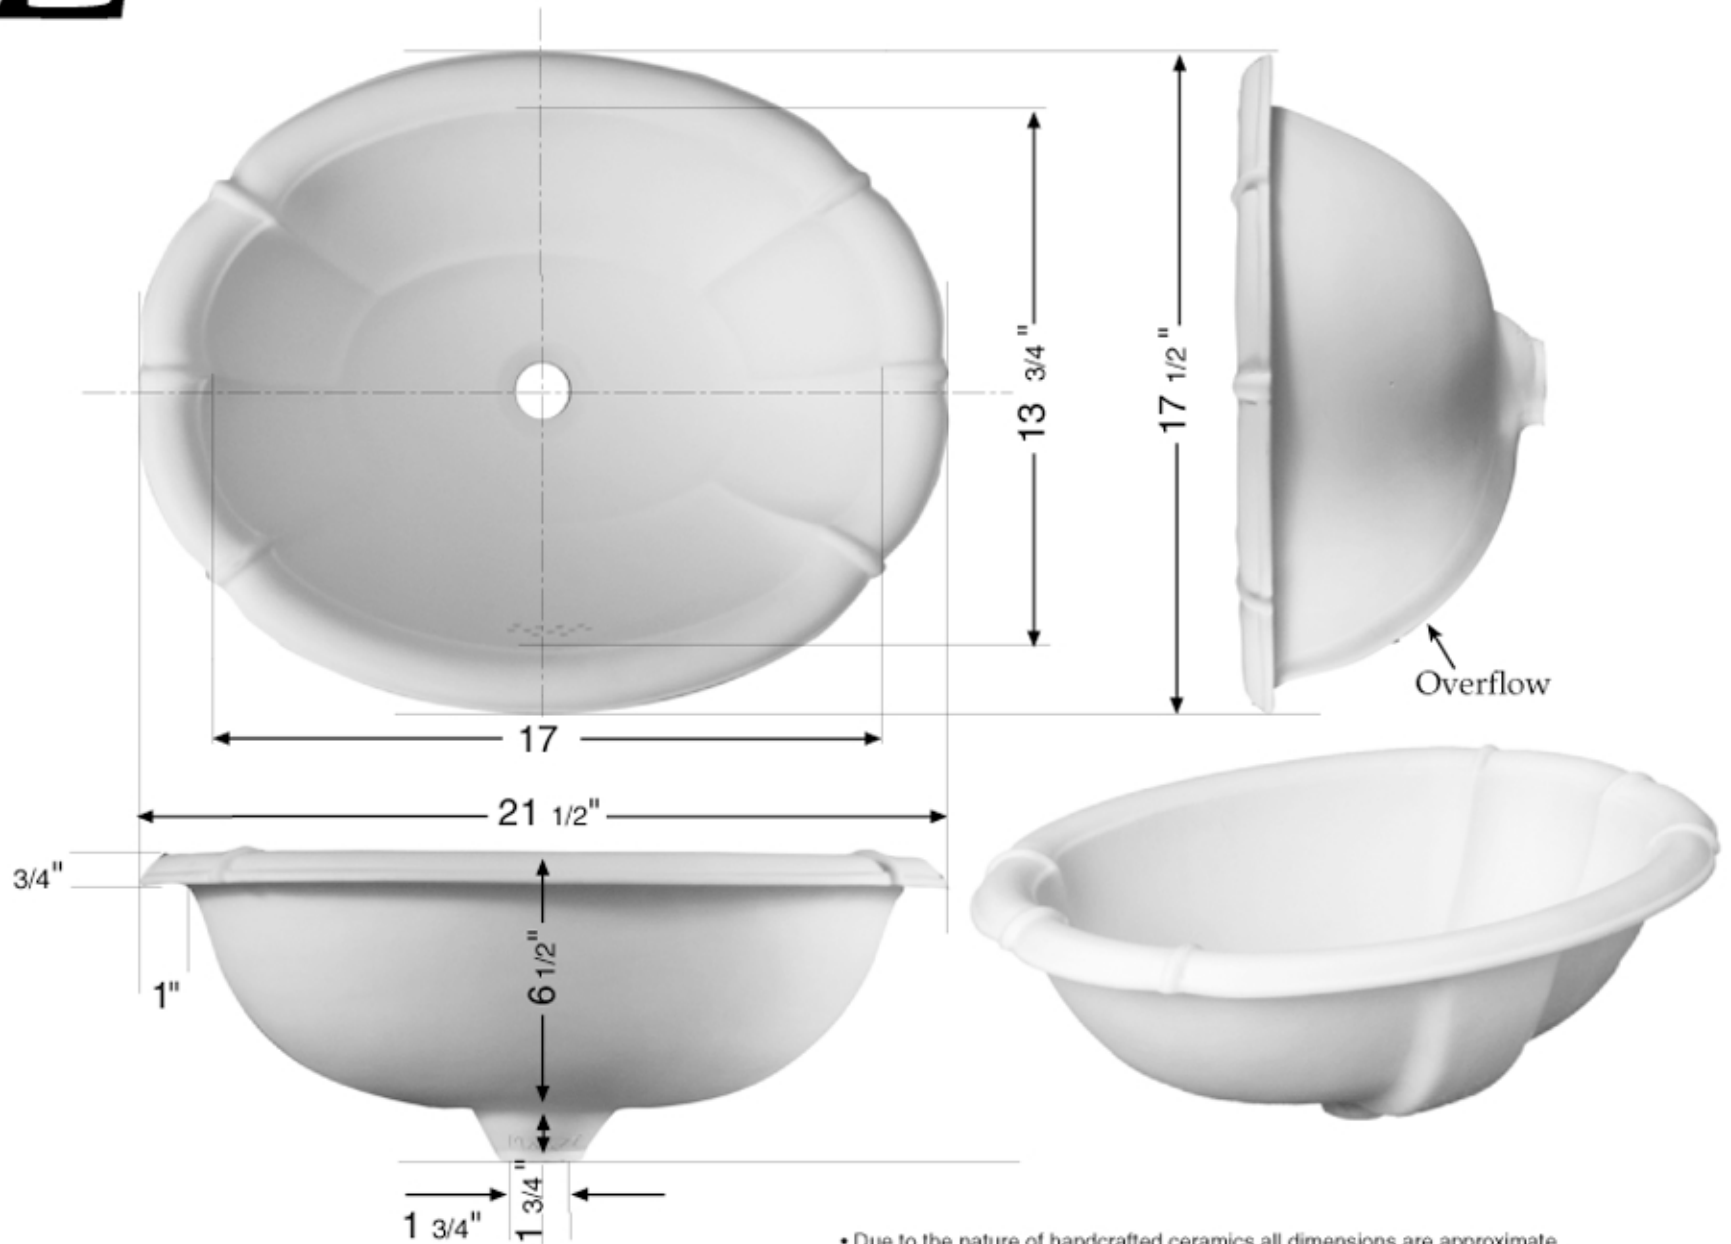

L

17 1/2" x 21 1/2" Fluted oval basin

• Due to the nature of handcrafted ceramics all dimensions are approximate.
Cutting templates are available. Please do not attempt to cut from these measurements