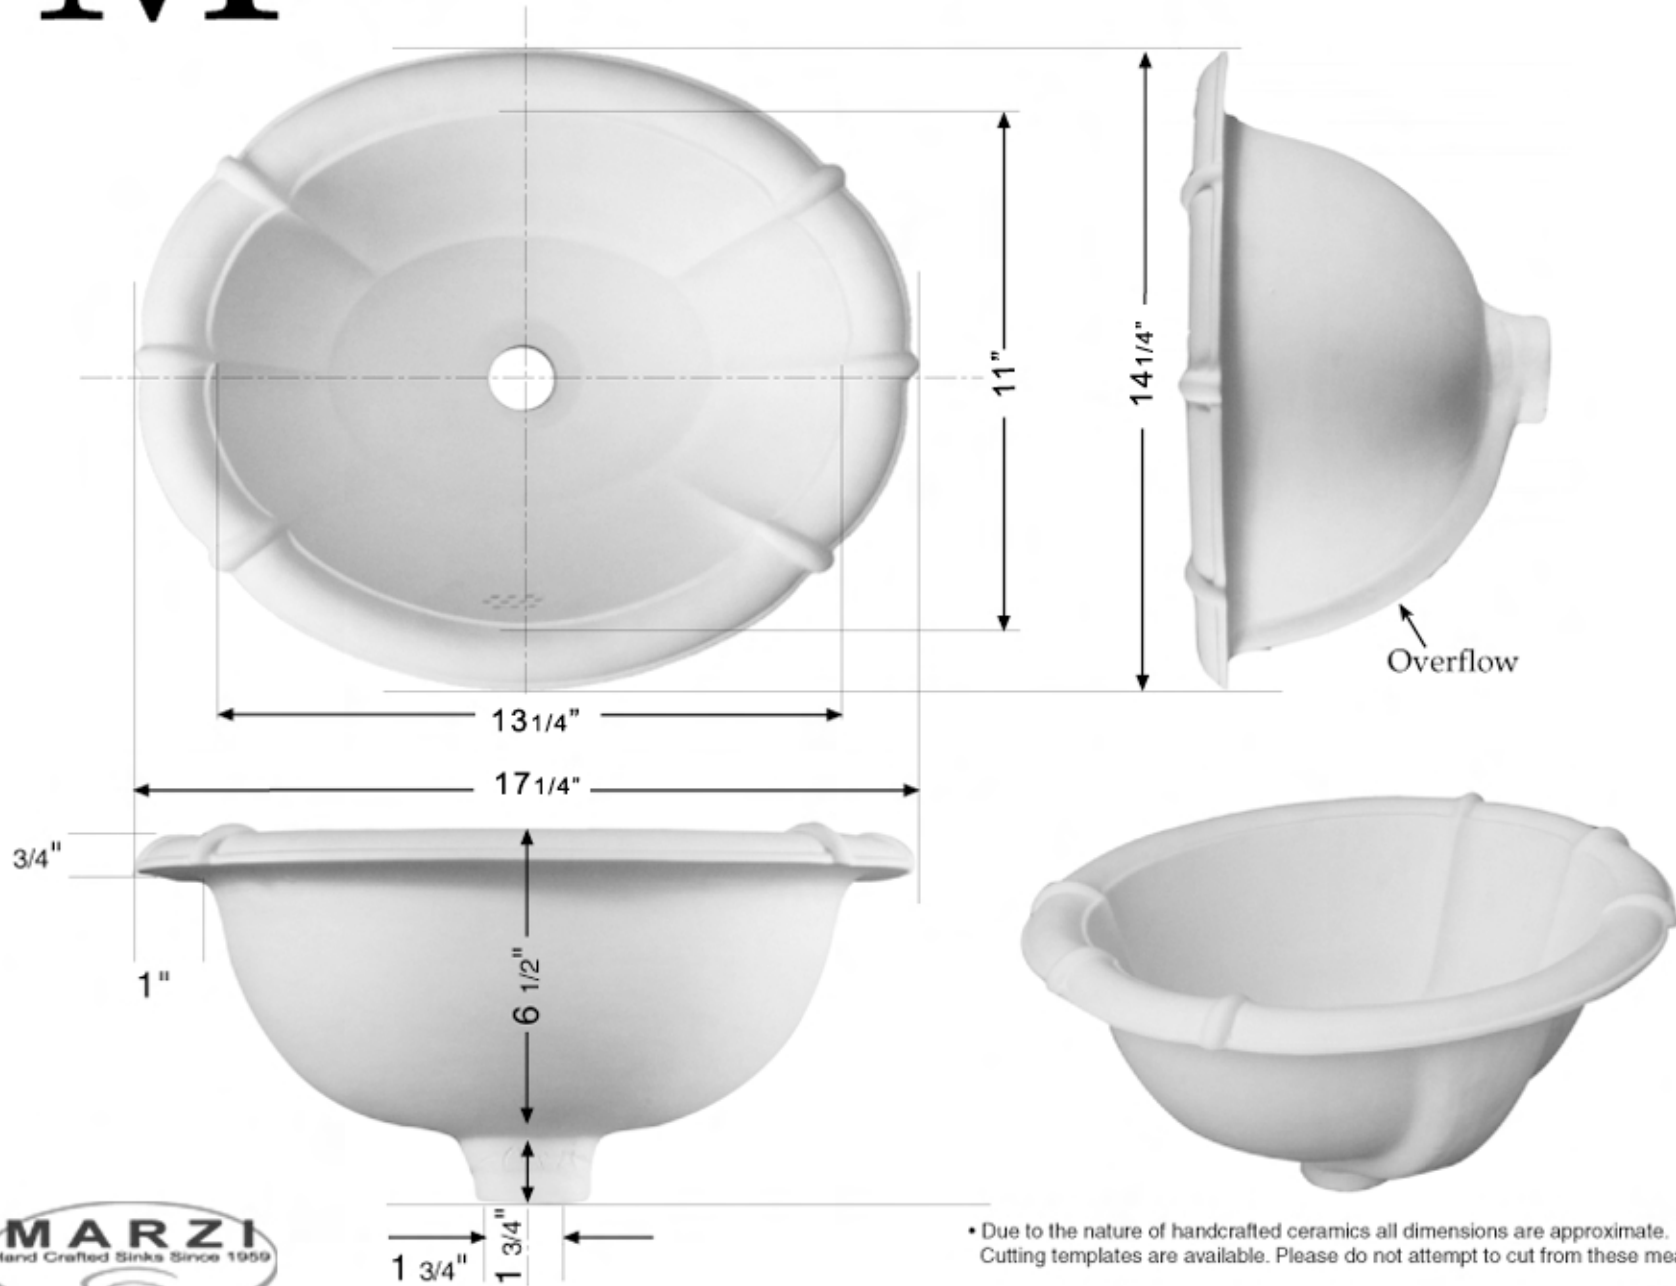

M 14 1/4" x 17 1/4" Fluted oval basin

• Due to the nature of handcrafted ceramics all dimensions are approximate. Cutting templates are available. Please do not attempt to cut from these measurements