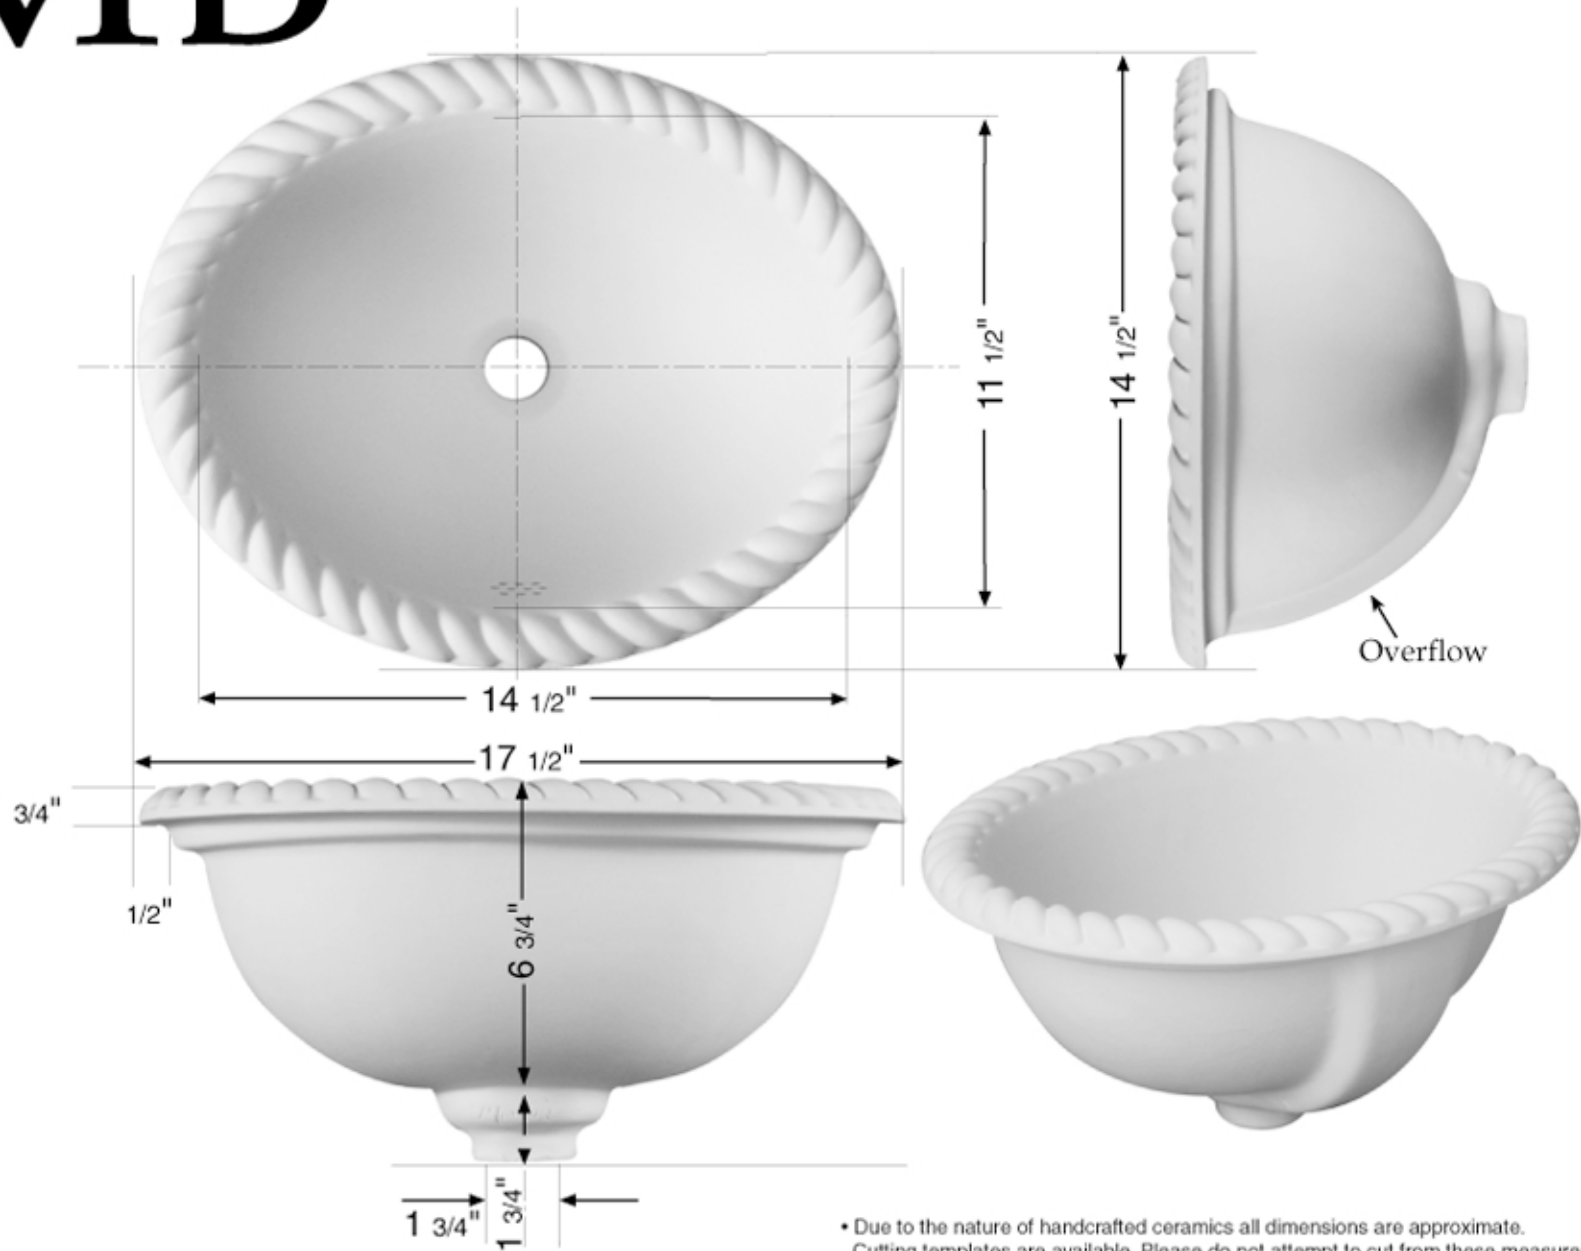

MB 14 1/2" x 17 1/2" Oval basin with grande rope rim

• Due to the nature of handcrafted ceramics all dimensions are approximate.
Cutting templates are available. Please do not attempt to cut from these measurements