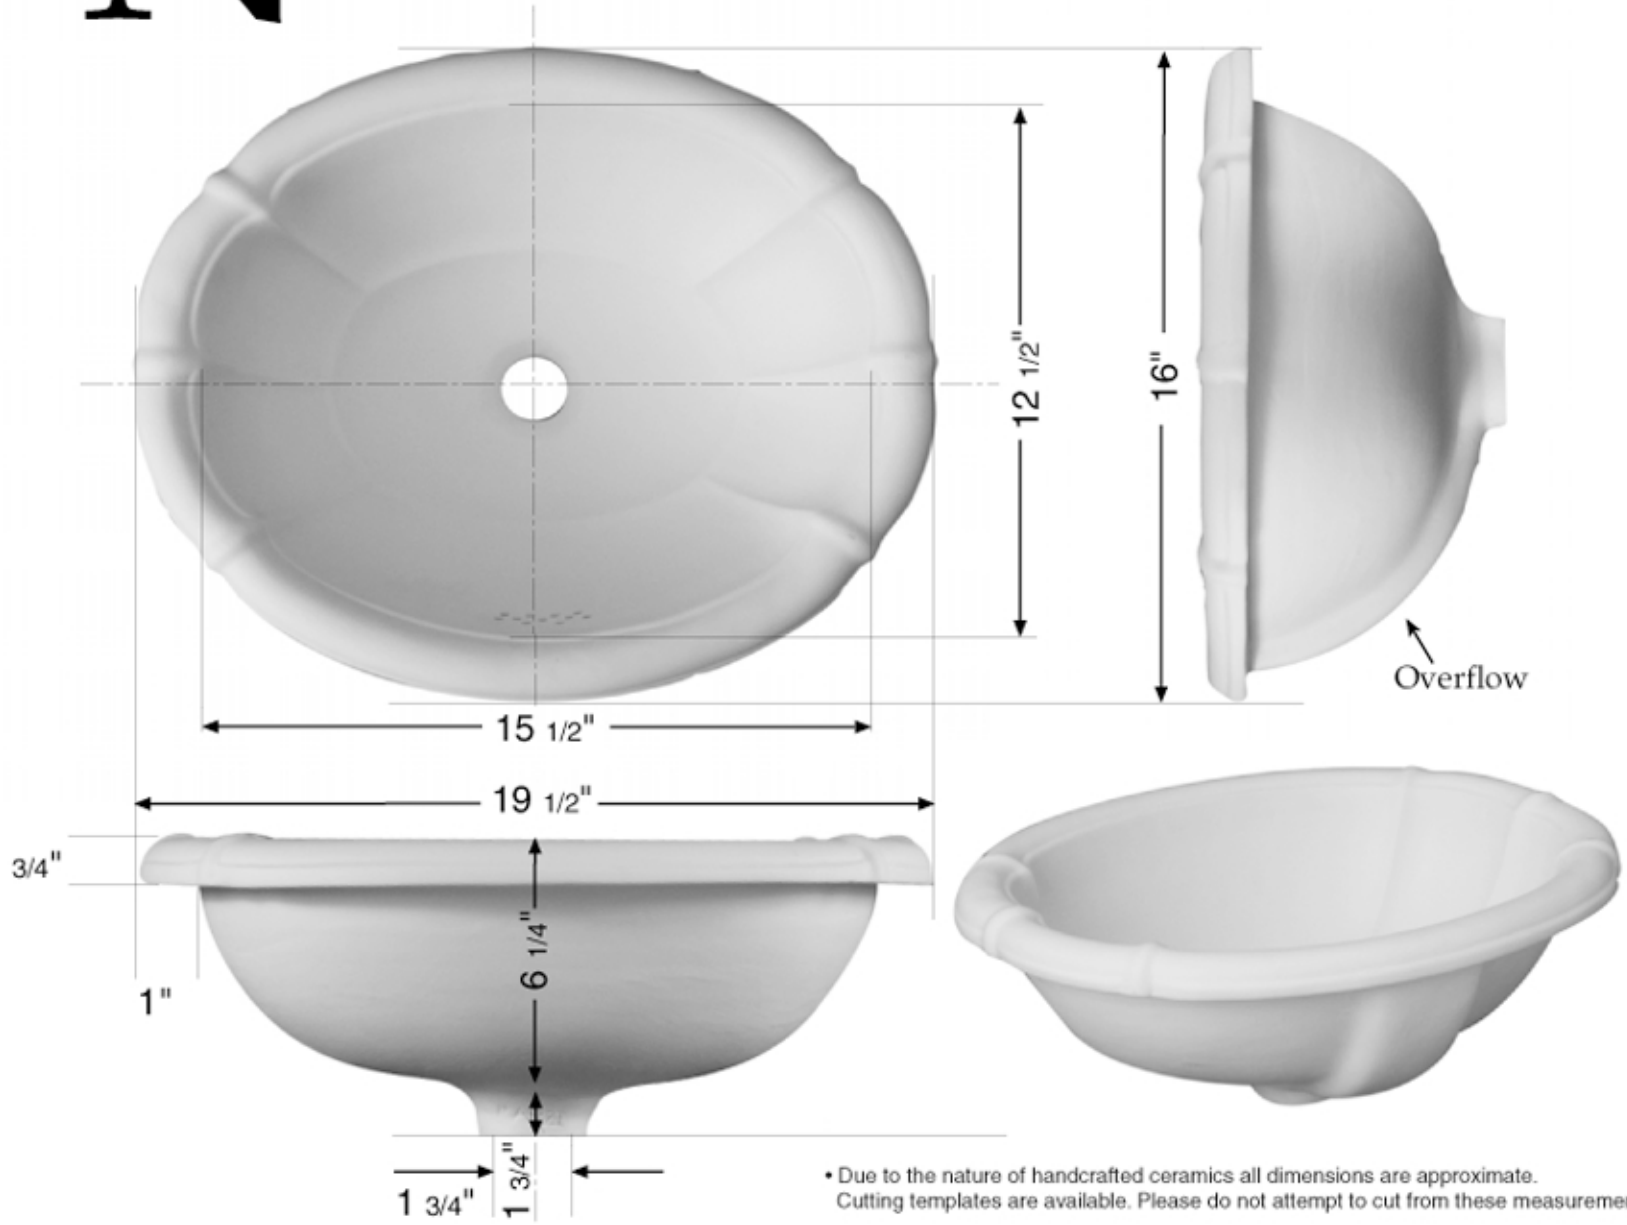

N

16" x 19 1/2" Fluted oval basin

• Due to the nature of handcrafted ceramics all dimensions are approximate. Cutting templates are available. Please do not attempt to cut from these measurements