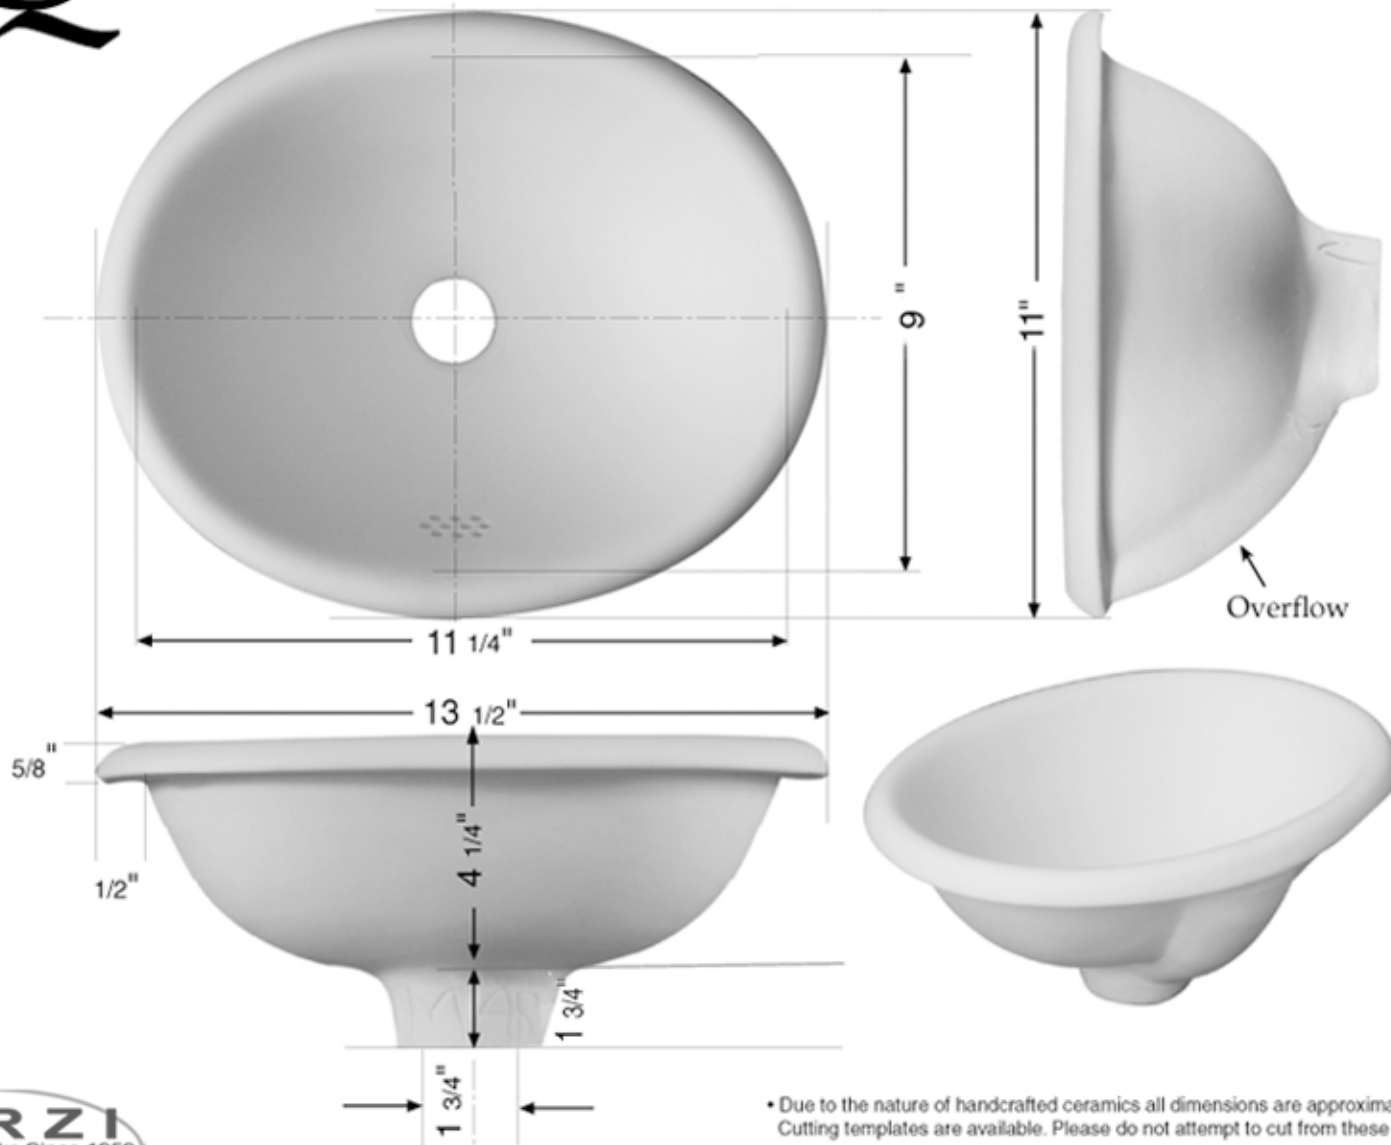

# Q 11" x 13 1/2" Oval basin with rounded rim

• Due to the nature of handcrafted ceramics all dimensions are approximate. Cutting templates are available. Please do not attempt to cut from these measurements