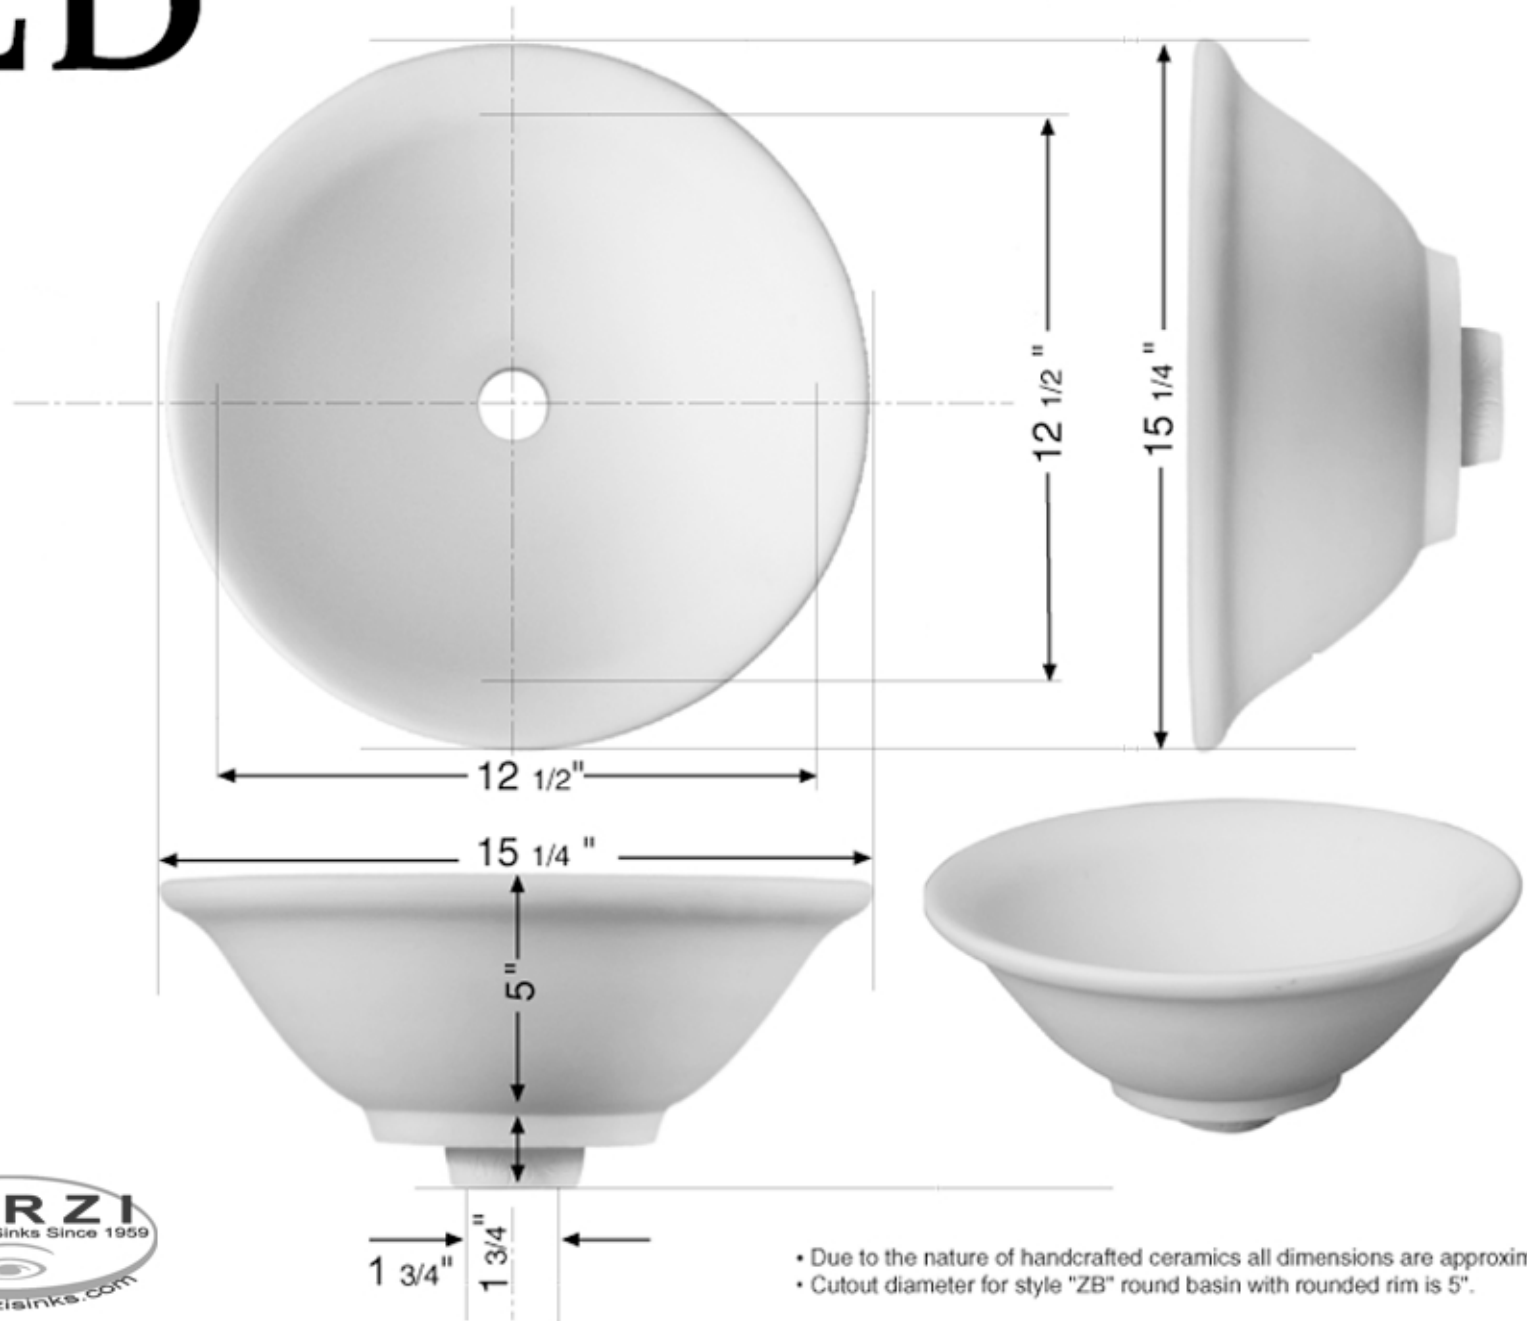

ZB

15 1/4 " Round vessel fully exposed

- Due to the nature of handcrafted ceramics all dimensions are approximate.
- Cutout diameter for style "ZB" round basin with rounded rim is 5".