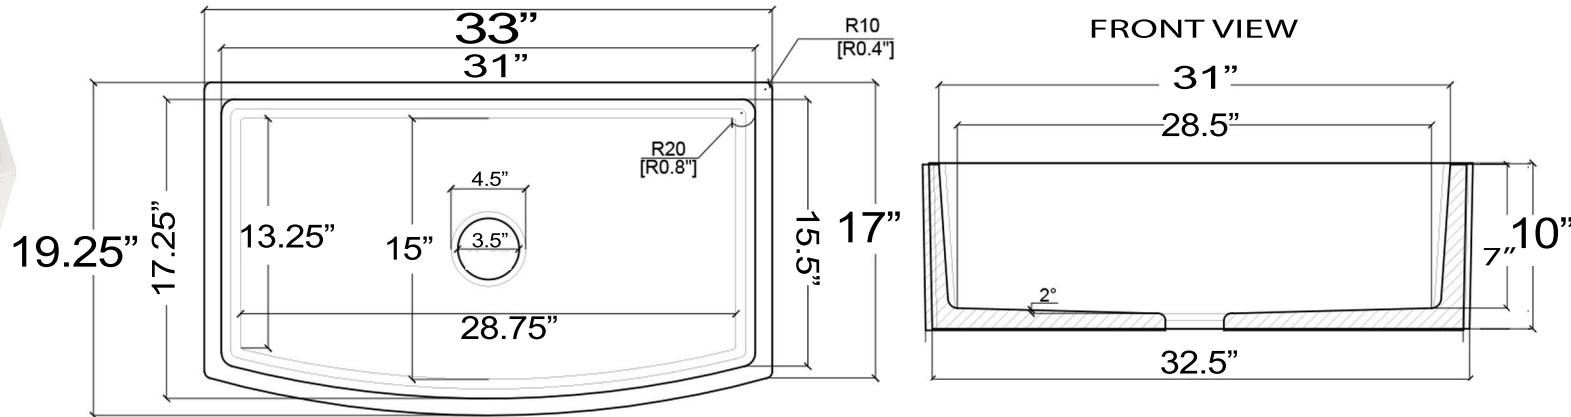

# Nantucket

S I N K S

MODEL:

**FCFS3320CA-W**

www.NantucketSinksUSA.com  
info@nantucketsinksusa.com

Overall Dimensions	Interior Bowl	Apron Height	Bowl Depth	Drain Dimensions
33 x 19.25 x 10"	31" x 17.25" top /front 28.75" x 13.25" bottom/ side	10"	9" at center 7" at side	3.5" Opening