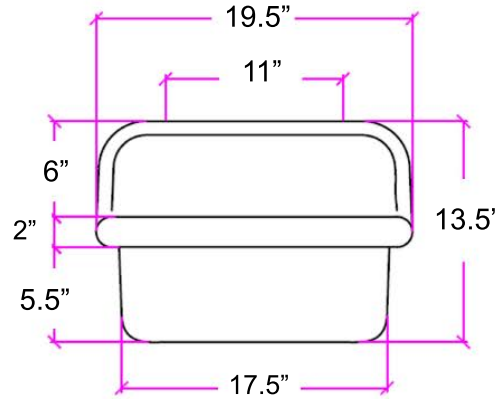

Victorian Collection

Fireclay Bathroom Wallmount Sink Model: NS-VCDM20-BLKW

Overall Dimensions	Interior Bowl	Exterior Base	Interior Depth	Drain Dimensions
19.5" x 17.75" x 13.5"	15.75" x 9.75"	17.25"	5.75"	1.75"

Features

- Made in Italy
- Genuine Fireclay
- Nominal Dimensions Only - Actual may vary by ¼"
- Wall-mount installation
- Porcelain enamel glaze
- Drain is not included with sink (1.75" standard)
- Faucet is not included
- Has Overflow
- Do Not Clean With Abrasive Cleansers Or Pads
- Limited Warranty for Manufacturer's Defects
- Deck Mounted Faucet, 8" on center