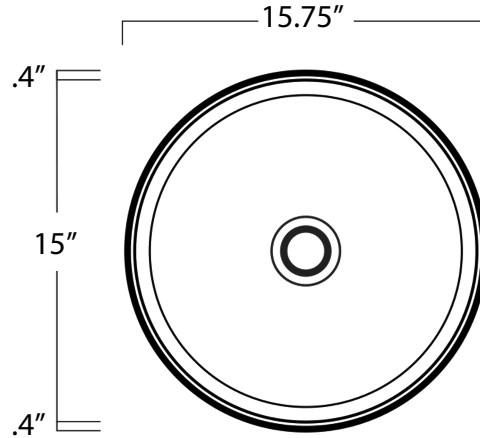

Regatta Collection

ROUND COUNTER TOP BASIN Model: RC4011MB "Vico"

Overall Dimensions	Interior Bowl	Exterior Base	Interior Depth	Drain Dimensions
15.75" x 15" x 5"	15"	15.5"	4"	1.75"

Features:

- Made in Italy
- Genuine Fireclay
- Nominal Dimensions Only - Actual may vary by 1/4"
- Topmount vessel installation, template not included
- Do Not Clean With Abrasive Cleansers Or Pads
- Limited Warranty for Manufacturer's Defects