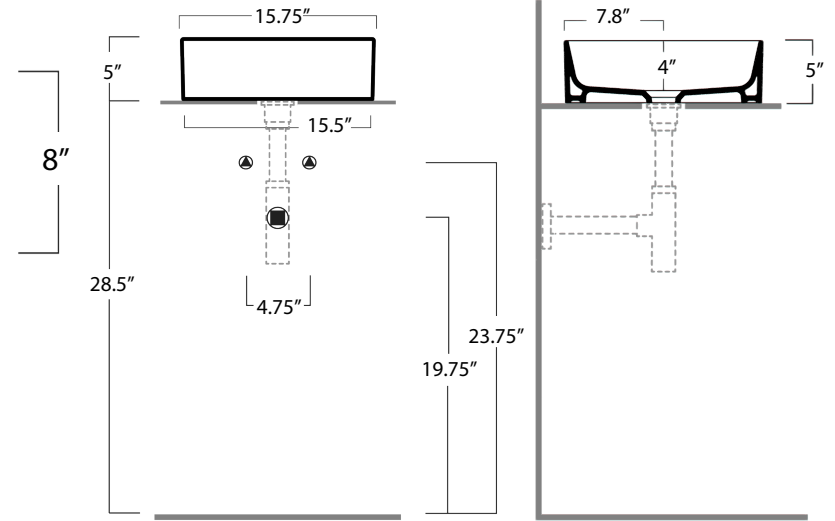

Regatta Collection

ROUND COUNTER TOP BASIN Model: RC4011MB "Vico"

Overall Dimensions	Interior Bowl	Exterior Base	Interior Depth	Drain Dimensions
15.75" x 15" x 5"	15"	15.5"	4"	1.75"

Features:

- Made in Italy
- Genuine Fireclay
- Nominal Dimensions Only - Actual may vary by 1/4"
- Topmount vessel installation, template not included
- Do Not Clean With Abrasive Cleansers Or Pads
- Limited Warranty for Manufacturer's Defects