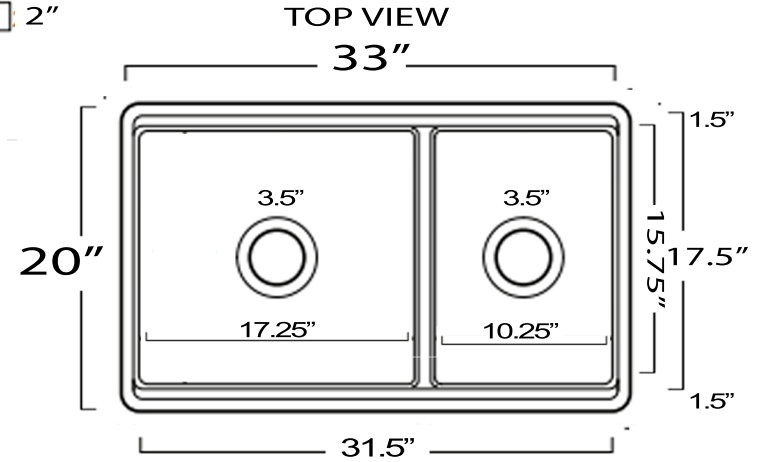

Cape Collection

Premium Fireclay Reversible Workstation Double Bowl
Farmhouse Sink 60/40 Ratio with Low Divide

MODEL:

Dennis33DB

Nantucket

S I N K S

www.NantucketSinksUSA.com
info@nantucketsinksusa.com

Overall Dimensions	Interior Bowl	Apron Height	Bowl Depth	Drain Dimensions
33" x 20" x 9.75"	17.25" x 15.75" large 10.25" x 15.75" small	9.75"	9" at center 5" divider	3.5" Opening

Please Be Advised

- (Nominal Dimensions*) Actual Dimensions may vary by 1/4"
- Template Not included
- Custom/Apron Cabinet Required- internal cradle to support sink
- Very Heavy 2 Person lift Recommended