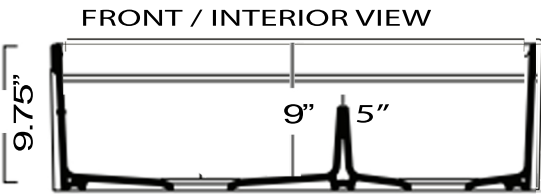

Cape Collection

Premium Fireclay Reversible Workstation Double Bowl
Farmhouse Sink 60/40 Ratio with Low Divide

MODEL:

Dennis33DB

Nantucket

S I N K S

www.NantucketSinksUSA.com
info@nantucketsinksusa.com

Overall Dimensions	Interior Bowl	Apron Height	Bowl Depth	Drain Dimensions
33" x 20" x 9.75"	17.25" x 15.75" large 10.25" x 15.75" small	9.75"	9" at center 5" divider	3.5" Opening

Please Be Advised

- (Nominal Dimensions*) Actual Dimensions may vary by 1/4"
- Template Not included
- Custom/Apron Cabinet Required- internal cradle to support sink
- Very Heavy 2 Person lift Recommended