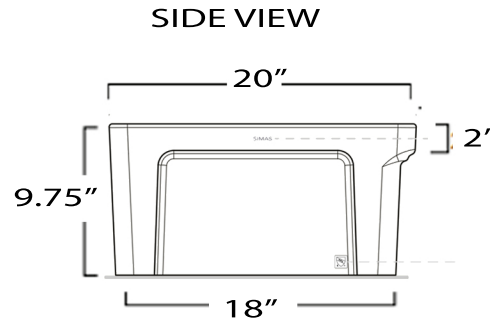

Cape Collection

Premium Fireclay Reversible Workstation Double Bowl
Farmhouse Sink 60/40 Ratio with Low Divide

MODEL:

Dennis33DB

Nantucket

S I N K S

www.NantucketSinksUSA.com
info@nantucketsinksusa.com

Overall Dimensions	Interior Bowl	Apron Height	Bowl Depth	Drain Dimensions
33" x 20" x 9.75"	17.25" x 15.75" large 10.25" x 15.75" small	9.75"	9" at center 5" divider	3.5" Opening

Please Be Advised

- (Nominal Dimensions*) Actual Dimensions may vary by 1/4"
- Template Not included
- Custom/Apron Cabinet Required- internal cradle to support sink
- Very Heavy 2 Person lift Recommended