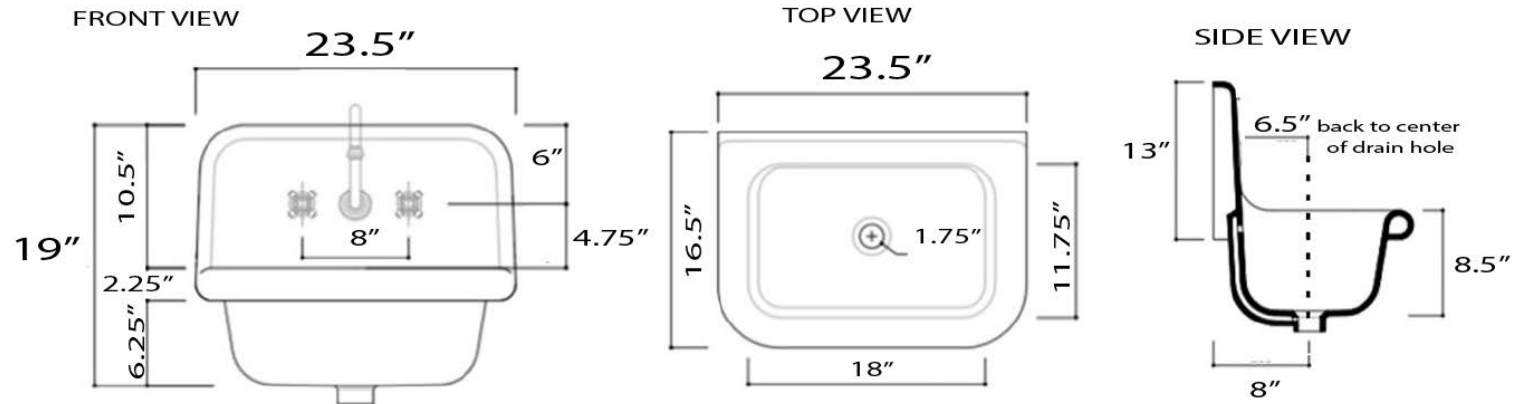

Victorian Collection
Fireclay Bathroom Wallmount Sink

MODEL:
NS-VC24-YLWW

Overall Dimensions	Interior Bowl	Faucet Spread	Exterior Bowl Height	Drain Dimensions
23.5" x 19" x 16.5"	18" x 11.75" x 8"	8"	8.5"	1.75"

FEATURES

- Genuine Italian Fireclay
- Nominal Dimensions - Actual may vary by 1/4"
- Wall-mount installation
- Porcelain enamel glaze
- Drain is not included with sink (1.75" standard)
- Has Overflow
- Faucet is not included
- Do not clean with abrasive cleansers or pads
- Limited Warranty for manufacturer defects