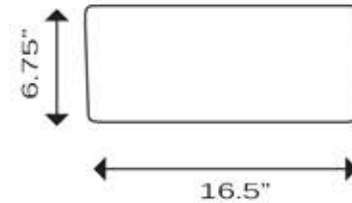

Brant Point Collection
Vitreous China Bath Vessel Sink

**MODEL:
NSV213**

TOP VIEW

FRONT/SIDE VIEW

| Overall Dimensions | Large Bowl | Interior Depth | Exterior Depth | Drain Dimensions |
|--------------------|-----------------|----------------|----------------|------------------|
| 16.5" x 16.5" | 14.75" Diameter | 5" | 6.75" | 1.75" |

FEATURES

- Premium Vitreous China
- Nominal Dimensions - Actual may vary by 1/4"
- Template Not Inculded
- Easy Clean
- White Porcelain Enamel Finish
- With Overflow
- Limited Lifetime Warranty

PROJECT/ NAME: