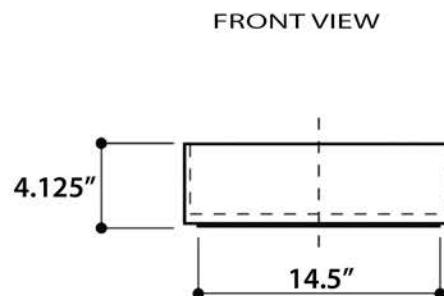

Regatta Collection

Fireclay Bathroom Vanity Sink

MODEL:
RC7102WV "KIEL"

| Overall Dimensions | Interior Bowl | Interior Depth | Exterior Height | Drain Dimensions |
|--------------------|---------------|----------------|-----------------|------------------|
| 16" round | 14.5" round | 3.625" | 4.125" | 1.75" |

FEATURES

- Genuine Italian Fireclay
- Nominal Dimensions - Actual may vary by 1/4"
- Slightly raised base, vessel mount; Template Not Included
- Hand thrown on a potter's wheel; unique ribbed sides
- No Overflow
- Made in Italy
- Do not clean with abrasive cleansers or pads
- Limited Warranty For Manufacturer Defects