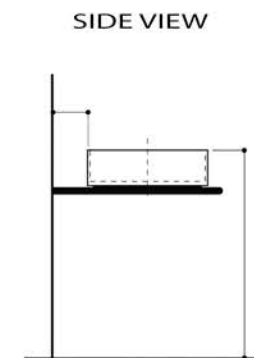

Regatta Collection

Fireclay Bathroom Vanity Sink

MODEL:
RC7102WV "KIEL"

| Overall Dimensions | Interior Bowl | Interior Depth | Exterior Height | Drain Dimensions |
|--------------------|---------------|----------------|-----------------|------------------|
| 16" round | 14.5" round | 3.625" | 4.125" | 1.75" |

FEATURES

- Genuine Italian Fireclay
- Nominal Dimensions - Actual may vary by 1/4"
- Slightly raised base, vessel mount; Template Not Included
- Hand thrown on a potter's wheel; unique ribbed sides
- No Overflow
- Made in Italy
- Do not clean with abrasive cleansers or pads
- Limited Warranty For Manufacturer Defects