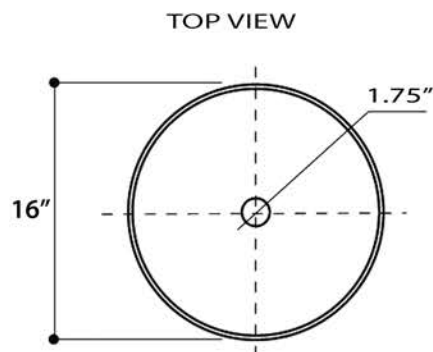

Regatta Collection

Fireclay Bathroom Vanity Sink

MODEL:
RC7102WV "KIEL"

| Overall Dimensions | Interior Bowl | Interior Depth | Exterior Height | Drain Dimensions |
|--------------------|---------------|----------------|-----------------|------------------|
| 16" round | 14.5" round | 3.625" | 4.125" | 1.75" |

FEATURES

- Genuine Italian Fireclay
- Nominal Dimensions - Actual may vary by 1/4"
- Slightly raised base, vessel mount; Template Not Included
- Hand thrown on a potter's wheel; unique ribbed sides
- No Overflow
- Made in Italy
- Do not clean with abrasive cleansers or pads
- Limited Warranty For Manufacturer Defects