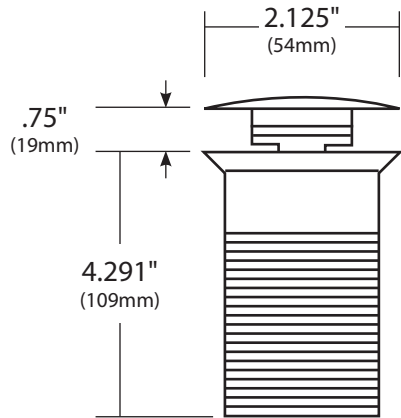

SPECIFICATIONS

1.5" PUSH TO SEAL DOME DRAIN

Lavatory

- DR130-BN Brushed Nickel
- DR130-CH Chrome
- DR130-ORB Oil Rubbed Bronze
- DR130-PN Polished Nickel
- DR130-WC Weathered Copper
- DR130-BG Brushed Gold

PRODUCT DETAILS

- Fits 1.5" (38mm) drain opening
- Easy operation – push to seal and simply push again to release
- Compression seal closes drain completely for excellent performance
- Elegantly covers entire drain area of basin while also providing for superior water flow
- Maximum threading for easy installation
- All exposed parts are plated
- Overall length when assembled is 9.25" (235mm)
- UPC/cUPC compliant

COORDINATING PRODUCTS

- Lavatory basin with 1.5" (38mm) drain opening