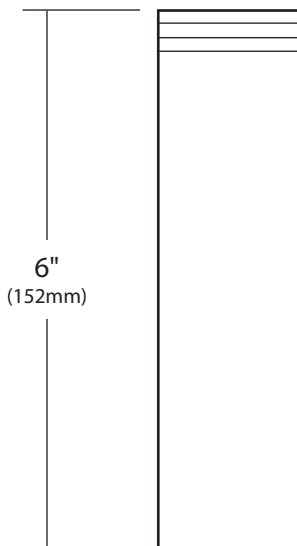

SPECIFICATIONS

1.5" PUSH TO SEAL DOME DRAIN

Lavatory

- DR130-BN Brushed Nickel
- DR130-CH Chrome
- DR130-ORB Oil Rubbed Bronze
- DR130-PN Polished Nickel
- DR130-WC Weathered Copper
- DR130-BG Brushed Gold

PRODUCT DETAILS

- Fits 1.5" (38mm) drain opening
- Easy operation – push to seal and simply push again to release
- Compression seal closes drain completely for excellent performance
- Elegantly covers entire drain area of basin while also providing for superior water flow
- Maximum threading for easy installation
- All exposed parts are plated
- Overall length when assembled is 9.25" (235mm)
- UPC/cUPC compliant

COORDINATING PRODUCTS

- Lavatory basin with 1.5" (38mm) drain opening