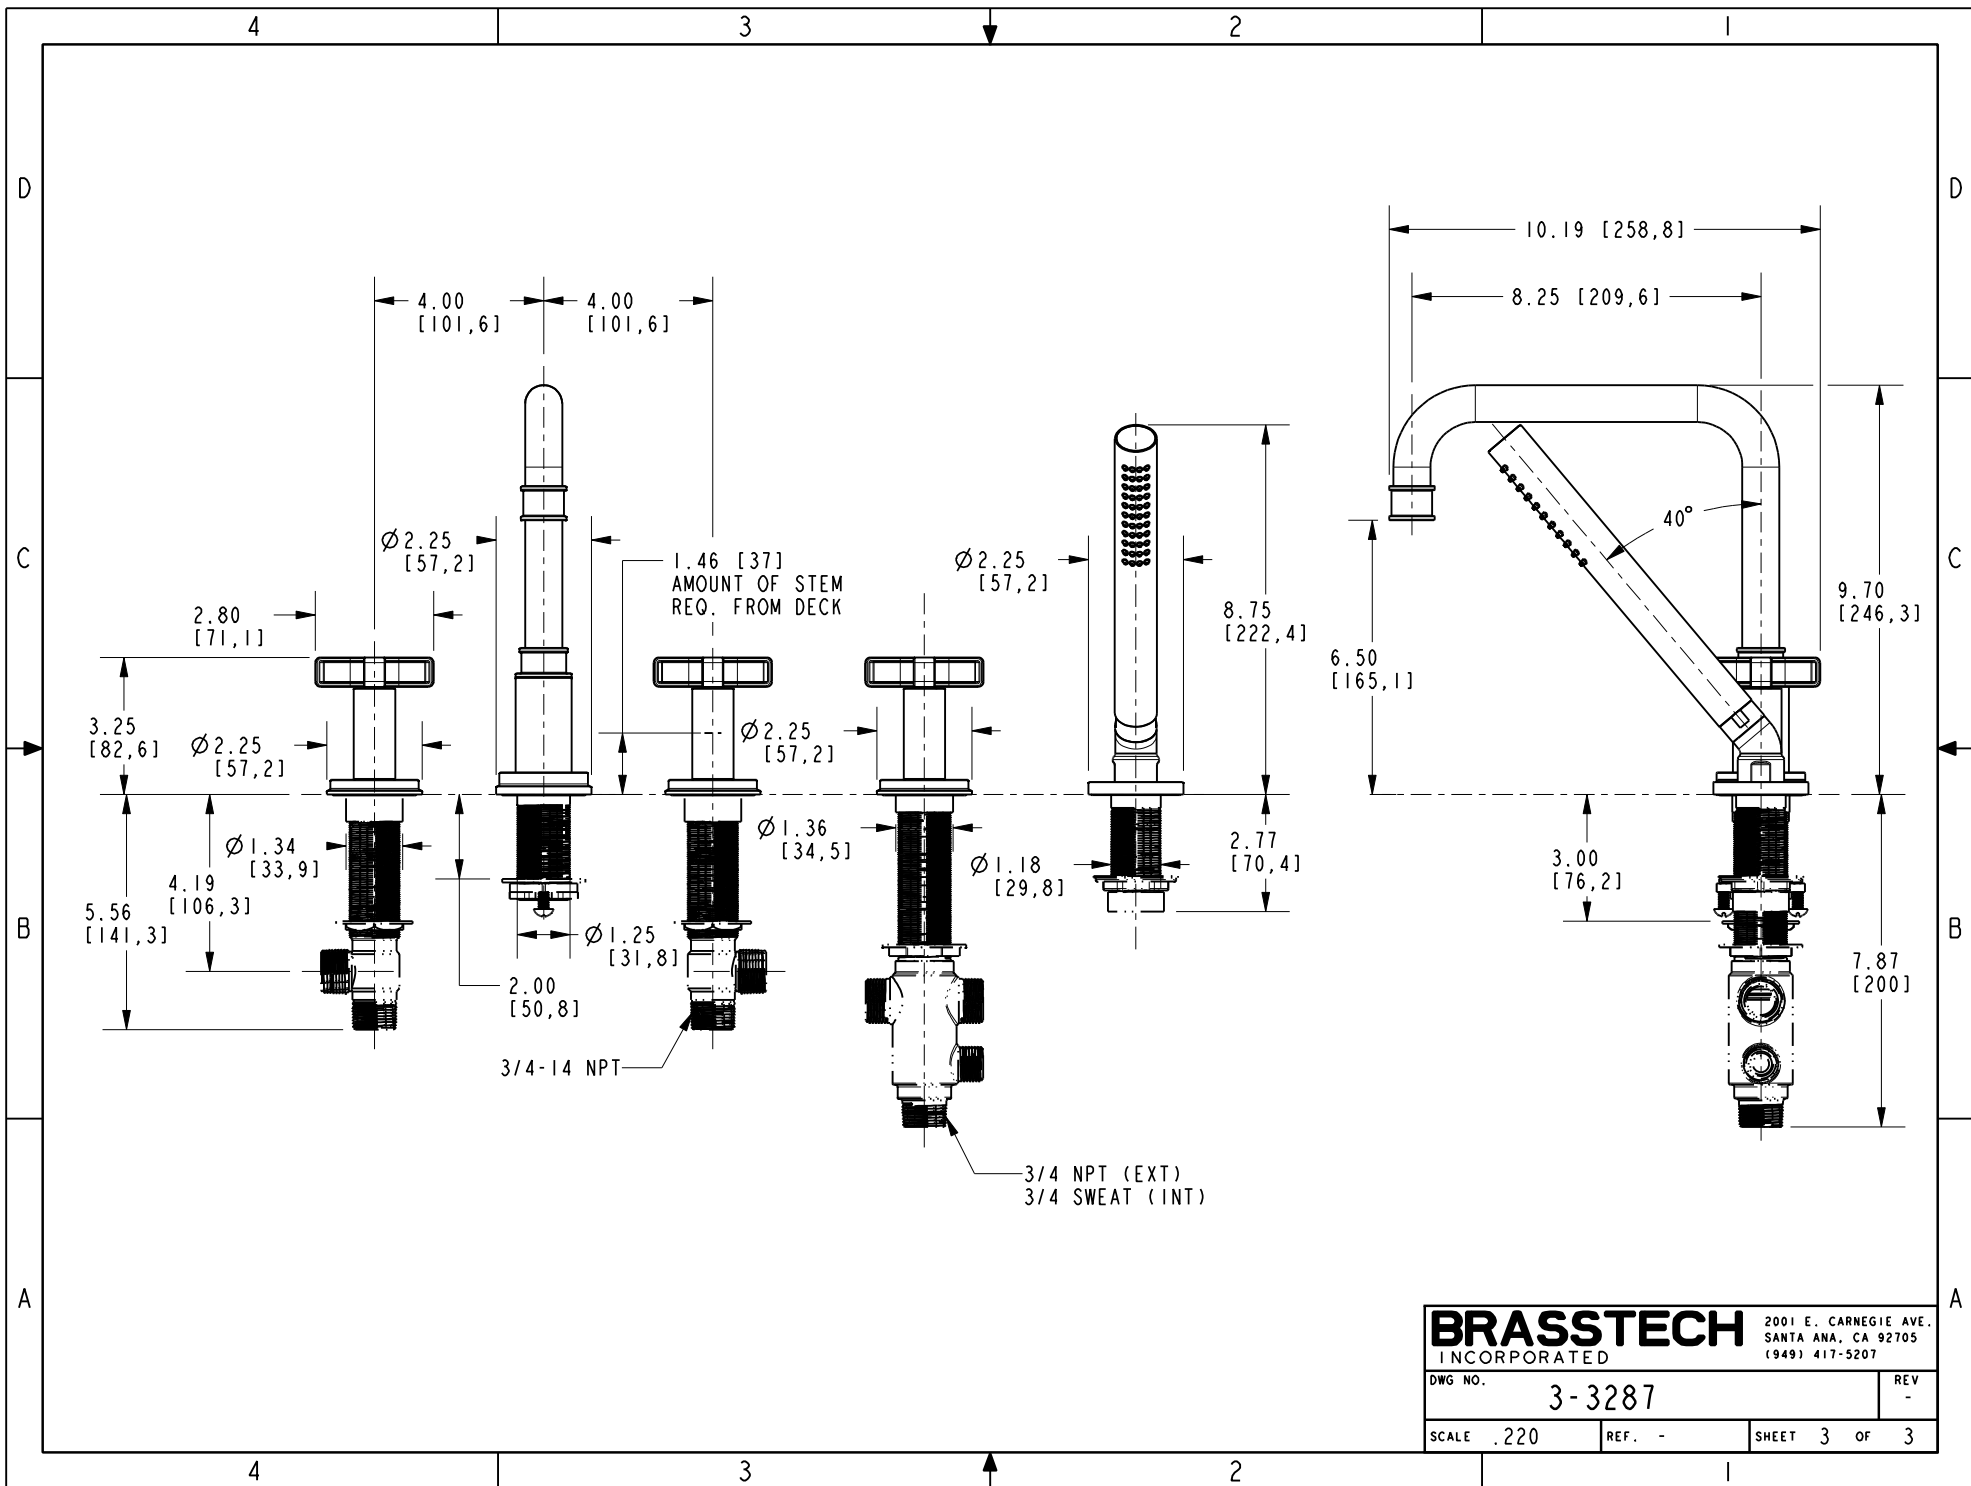

PN: 1-698
SOLD SEPARATELY

SCALE .150

BRASSTECH		2001 E. CARNEGIE AVE. SANTA ANA, CA 92705 (949) 417-5207	
DWG NO.	3-3287	REV	-
SCALE	.220	REF.	-
SHEET 2		OF 3	

BRASSTECH		2001 E. CARNEGIE AVE. SANTA ANA, CA 92705 (949) 417-5207
DWG NO.	3-3287	REV -
SCALE .220	REF. -	SHEET 3 OF 3