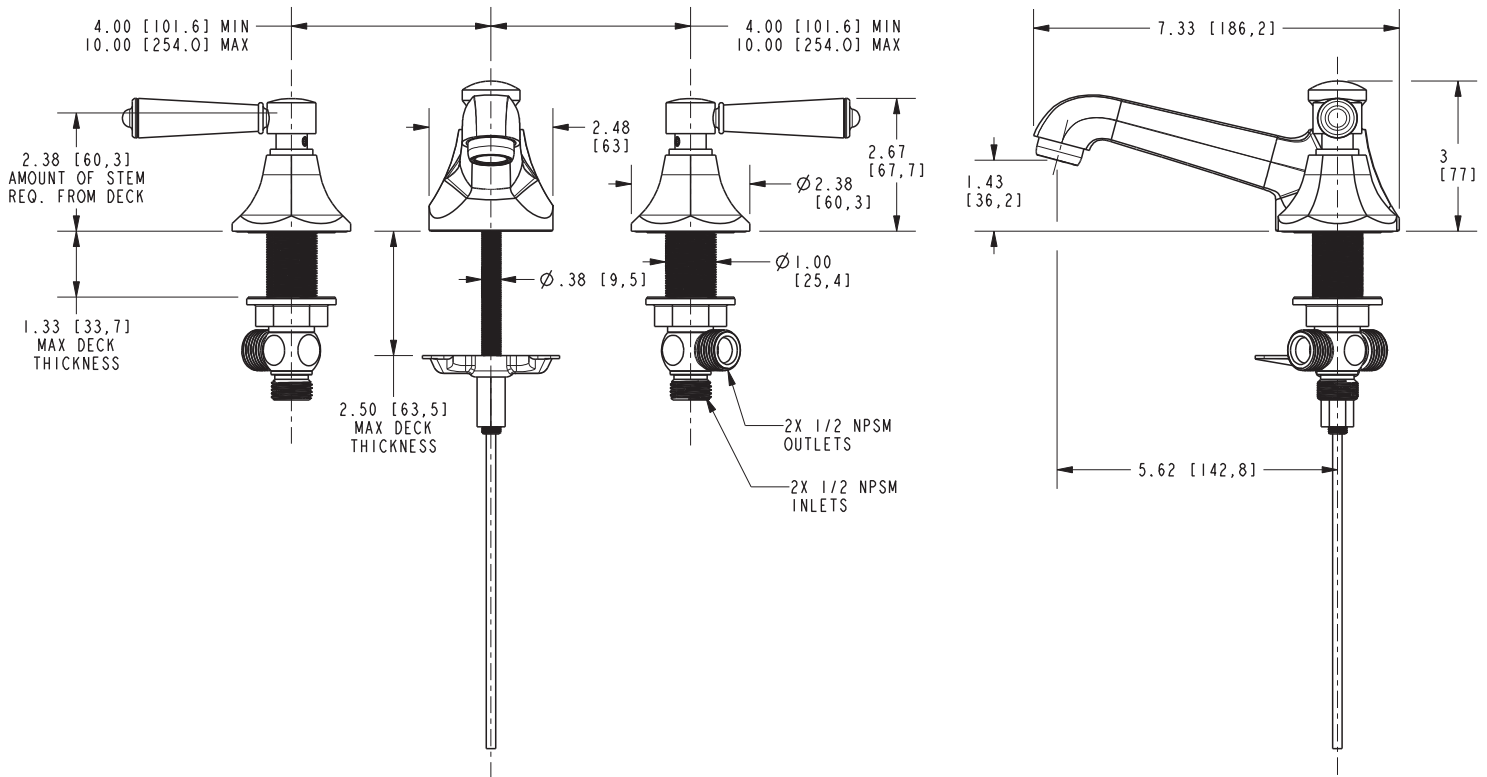

METROPOLE

Features

- Solid brass construction
- Brass valve bodies
- Quarter-turn washerless ceramic disc valve cartridges
- Spout assembly with integral supply hoses
- Pop-up drain with tailpiece
- 1.43" (3.7 cm) spout height at outlet
- 5.62" (14.3 cm) spout reach (c-c)
- For 8" (20.3 cm) centers - Maximum 20" (50.8 cm)
- ADA Compliant
- 1.2 GPM (4.5 LPM) Max

Model	Description	Colors Finishes
1200	Widespread Lavatory Faucet	<input type="checkbox"/> 10B <input type="checkbox"/> 15 <input type="checkbox"/> 15S <input type="checkbox"/> 26 <input type="checkbox"/> Other

Product Specification Add "Color / Finish" suffix to Model number, below.

The two-handle Widespread Lavatory Faucet shall be made of solid brass construction. Faucet shall incorporate a spout assembly with integral supply hoses and feature brass valve bodies with quarter-turn washerless ceramic disc valve cartridges. Faucet shall have a 1.2 gallon (4.5 liter) per minute maximum flow rate. Product shall be for 8" (20.3 cm) centers - Maximum 20" (50.8 cm). Product shall incorporate a 1.43" (3.7 cm) spout height at outlet and a 5.62" (14.3 cm) spout reach (c-c). Faucet shall include a pop-up drain with tailpiece and incorporate ADA compliant traditional lever handles. Widespread Lavatory Faucet shall be Newport Brass Model 1200/____.

1200

PRODUCT DIMENSIONS *(Units are in inches)*

Product Dimensions are provided for reference only. For specific product installation guidelines, please reference the Installation Instructions of the product being installed.