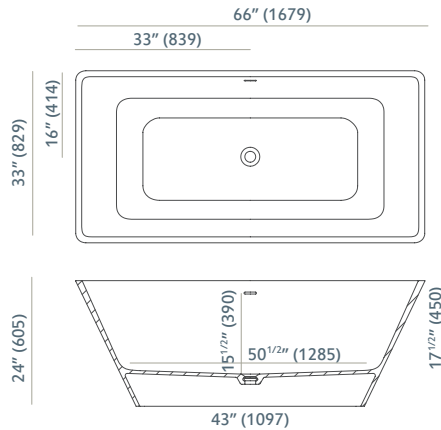

Apex Bathtub

Bañera Apex

Standard Color
Color standard

Optional Colors
Colores opcionales

Finishes
Acabados

Apex 66x32 Bathtub
Bañera Apex 66x32

Apex 59x30 Bathtub
Bañera Apex 59x30

Accessories included
Accesorios incluidos

Chrome Toe Tap valve
Válvula Click clack Cromo

Integral overflow
Rebosadero integrado

Adjustable legs
Patas regulables

66x32"
Volume full bathtub 87.7 GAL
Bañera llena 332 L

59x30"
Volume full bathtub 70.0 GAL
Bañera llena 265 L

Certified
Certificados

CSA B45.5 / IAPMO Z124-2017

Technical information Información técnica

Easy cleaning
Fácil limpieza

Antibacterial surface
Superficie antibacteriana

UV ray-resistant
Resistente a los rayos UV

Precision
Precisión

Versatility
Versatilidad

Silky touch
Tacto sedoso

Durability
Durabilidad

Resistant to thermal shock
Resistente al choque térmico

Tolerance of 0 to 1/5in in the case of basins and totems,
and of -1/2 to +1/2in in the case of bathtubs.
All valves are supplied in a chrome finish

Tolerancia de 0 a +3 mm en caso de lavabos y totems,
y de -10 a +10 mm en caso de bañeras.
Todas las válvulas se sirven en acabado cromo