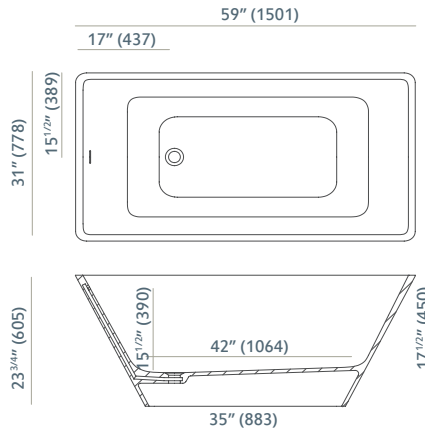

SNOW WHITE /
BLACK

Finishes
Acabados

MATT

GLOSS

Apex 66x32 Bathtub
Bañera Apex 66x32

Apex 59x30 Bathtub
Bañera Apex 59x30

Accessories included
Accesorios incluidos

Chrome Toe Tap valve
Válvula Click clack Cromo

Integral overflow
Rebosadero integrado

Adjustable legs
Patas regulables

66x32"
Volume full bathtub 87.7 GAL
Bañera llena 332 L

59x30"
Volume full bathtub 70.0 GAL
Bañera llena 265 L

Certified
Certificados