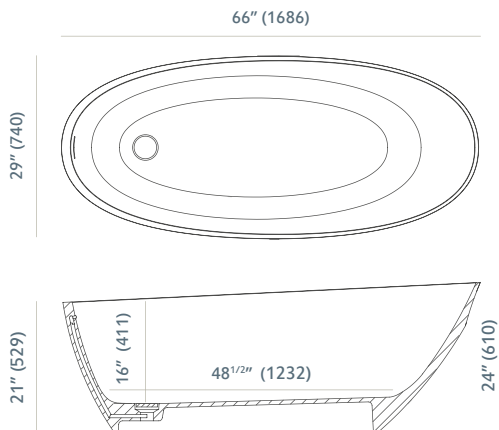

SNOW WHITE /
LIGHT GREY MATTE

SNOW WHITE /
DARK GREY MATTE

SNOW WHITE /
BLACK MATTE

Certified
Certificados

Standard sizes
Medidas standard

CSA B45.5 / IAPMO Z124-2017

Accessories included
Accesorios incluidos

Dolotek Toe Tap valve
Válvula Click clack Dolotek

Integral overflow
Rebosadero integrado

Volume full bathtub 73.9 GAL
Bañera llena 280 L

Atitlan bathtub snow white / Bañera Atitlan snow white

3BAATI-00

Technical information