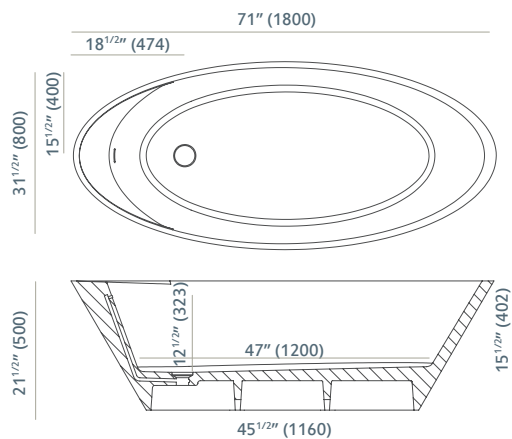

LIGHT GREY

DARK GREY

BLACK

QUIZ

Certified
Certificados

Standard sizes
Medidas standard

CSA B45.5 / IAPMO Z124-2017

Accessories included
Accesorios incluidos

Akron Toe Tap valve
Válvula Click clack Akron

Integral overflow
Rebosadero integrado

Volume full bathtub 58.6 GAL
Bañera llena 222 L

Opal Quiz Bathtub black matt/ Bañera Opal Quiz black mate

Technical information Información técnica