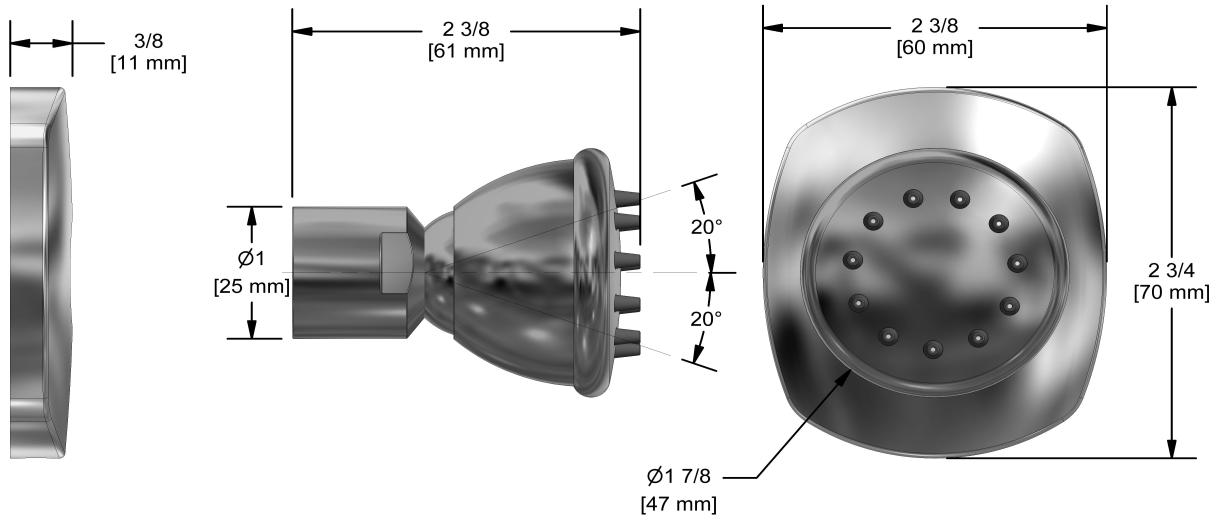

Sizes, models and finishes may differ from those presented.

Warranty

This **Riobel Inc.** product you have purchased carries a Limited Lifetime Warranty on the chrome, PVD finish, blacks and all working parts and is guaranteed from the initial purchase date against all manufacturing defects. All other finishes, including plastic components, are guaranteed for one year. All electric and/or electronic parts are covered by a 5-year limited warranty.

Customer Service

Ontario, West Canada : 888-287-5354 Quebec, Maritimes, United States : 866-473-8442

2020.06.11