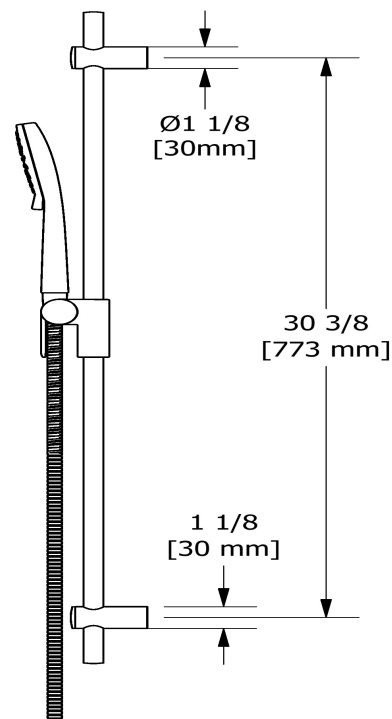

Certifications

- CSA B125.1
- ASME A112.18.1
- CMR248 Approval

Sizes, models and finishes may differ from those presented.

Warranty

This **Riobel Inc.** product you have purchased carries a Limited Lifetime Warranty on the chrome, PVD finish, blacks and all working parts and is guaranteed from the initial purchase date against all manufacturing defects. All other finishes, including plastic components, are guaranteed for one year. All electric and/or electronic parts are covered by a 5-year limited warranty.

Customer Service

Ontario, West Canada : 888-287-5354 Quebec, Maritimes, United States : 866-473-8442