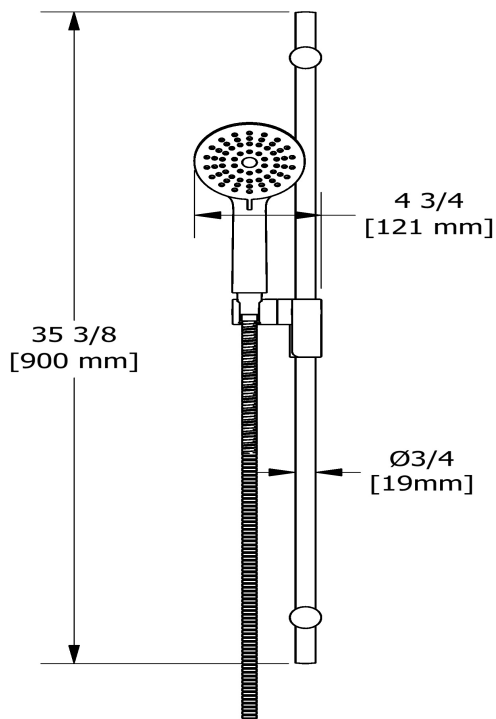

Certifications

- CSA B125.1
- ASME A112.18.1
- CMR248 Approval

Sizes, models and finishes may differ from those presented.

Warranty

This **Riobel Inc.** product you have purchased carries a Limited Lifetime Warranty on the chrome, PVD finish, blacks and all working parts and is guaranteed from the initial purchase date against all manufacturing defects. All other finishes, including plastic components, are guaranteed for one year. All electric and/or electronic parts are covered by a 5-year limited warranty.

Customer Service

Ontario, West Canada : 888-287-5354 Quebec, Maritimes, United States : 866-473-8442