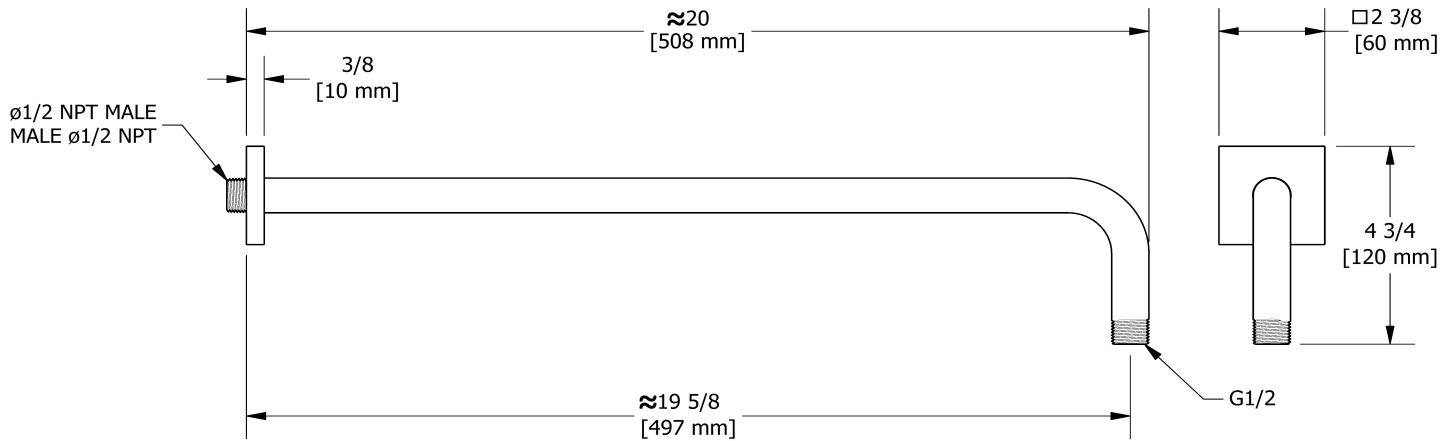

50 cm (20") shower arm
533

Specifications

Descriptions

- 1/2" inlet male NPT
- Square flange with set screw

Available colors

- C : Chrome
- BN : Brushed Nickel (PVD)
- PN : Polished Nickel (PVD)

Sizes, models and finishes may differ from those presented.