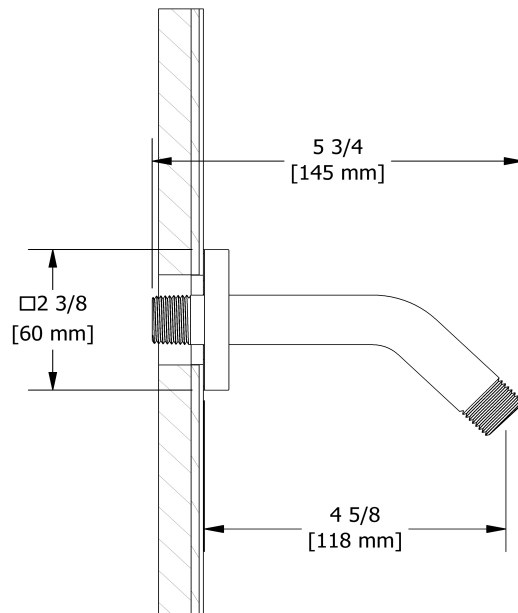

Sizes, models and finishes may differ from those presented.

Warranty

This **Riobel Inc.** product you have purchased carries a Limited Lifetime Warranty on the chrome, PVD finish, blacks and all working parts and is guaranteed from the initial purchase date against all manufacturing defects. All other finishes, including plastic components, are guaranteed for one year. All electric and/or electronic parts are covered by a 5-year limited warranty.

Customer Service

Ontario, West Canada : 888-287-5354 Quebec, Maritimes, United States : 866-473-8442