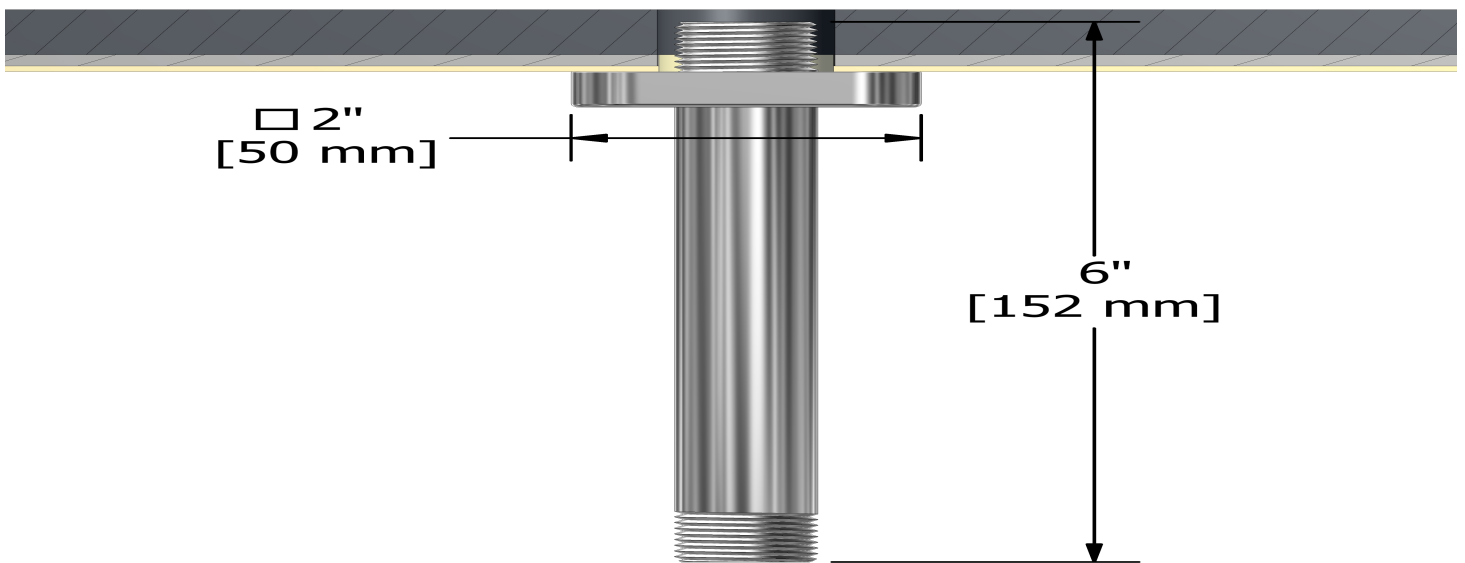

15 cm (6") vertical shower arm

578

Specifications

Descriptions

- ½" inlet male NPT
- Shower arm with Salome flange with set screw

Available colors

- C : Chrome
- PN : Polished Nickel (PVD)

Sizes, models and finishes may differ from those presented.