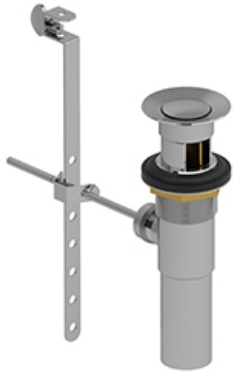

Lavatory pop-up drain with overflow  
**P170**

## Description

- Ø1¼" tail piece

## Available colors

- C : Chrome
- BN : Brushed Nickel (PVD)
- PN : Polished Nickel (PVD)