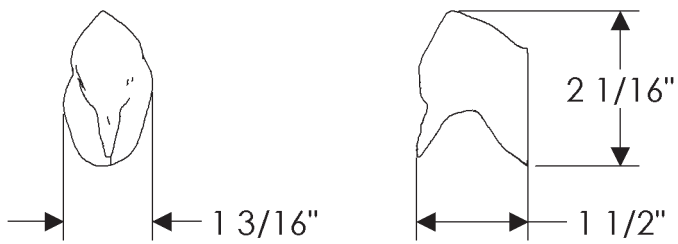

Ted Boerner Collection

CK20391
Woodpecker Cabinet Pull
1 3/16" x 1 1/2"