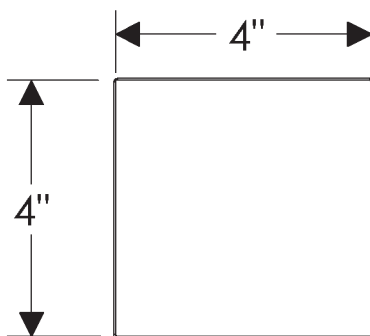

ROCKY MOUNTAIN®

H A R D W A R E

TT310
Blush
4" x 4"