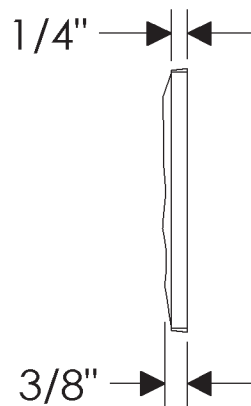

ROCKY MOUNTAIN®

H A R D W A R E

TT310
Blush
4" x 4"