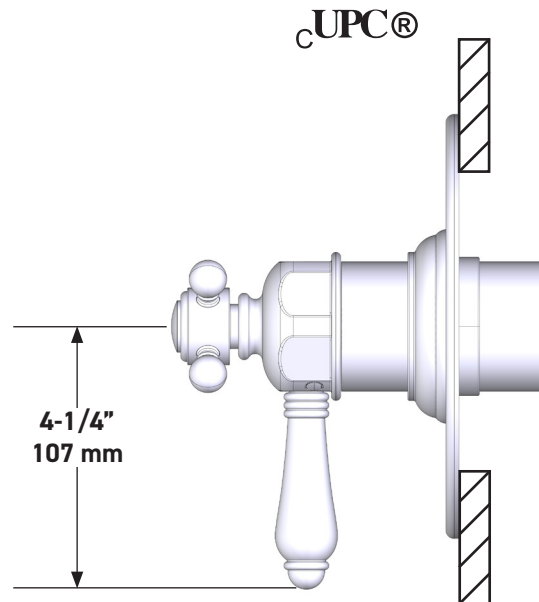

SPECIFICATIONS

DESCRIPTION

- Combines both thermostatic and pressure balance technologies
- "Set it and forget it" temperature control
- Temperature and volume control with diverter
- 3 dedicated functions and 2 shared functions
- Rough-in valve sold separately:
 - Order R45 therm & pressure balance rough-in valve
 - 3/4" R45 extension kit available, order EXT45KIT34
 - 1-1/4" R45 extension kit available, order EXT45KIT114

1/2" Therm & Pressure Balance Trim with 5 Functions (Shared)

CORE MODEL: TTD45W1LM

For warranty or additional information, contact:

US Customers

U.S.A.
houseofrohl.com/support
1-800-777-9762

QUEBEC / MARITIMES / WESTERN CANADA
QUÉBEC / MARITIMES / OUEST CANADIEN
QUEBEC / MARITIMOS / CANADA OCCIDENTAL
houseofrohl.ca/support
1-866-473-8442