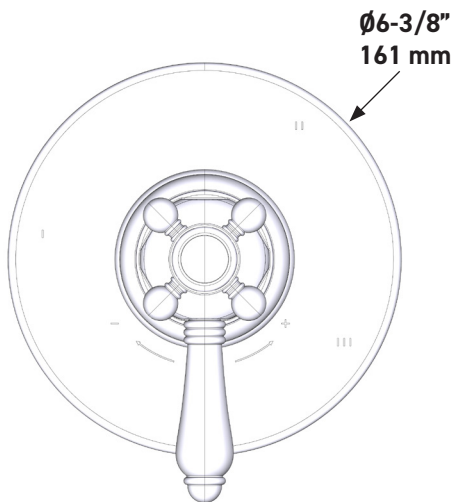

SPECIFICATIONS

DESCRIPTION

- Combines both thermostatic and pressure balance technologies
- "Set it and forget it" temperature control
- Temperature and volume control with diverter
- 3 dedicated functions and 2 shared functions
- Rough-in valve sold separately:
 - Order R45 therm & pressure balance rough-in valve
 - 3/4" R45 extension kit available, order EXT45KIT34
 - 1-1/4" R45 extension kit available, order EXT45KIT114

1/2" Therm & Pressure Balance Trim with 5 Functions (Shared)

CORE MODEL: TTD45W1LM

For warranty or additional information, contact:

US Customers

U.S.A.
houseofrohl.com/support
1-800-777-9762

QUEBEC / MARITIMES / WESTERN CANADA
QUÉBEC / MARITIMES / OUEST CANADIEN
QUEBEC / MARITIMOS / CANADA OCCIDENTAL
houseofrohl.ca/support
1-866-473-8442