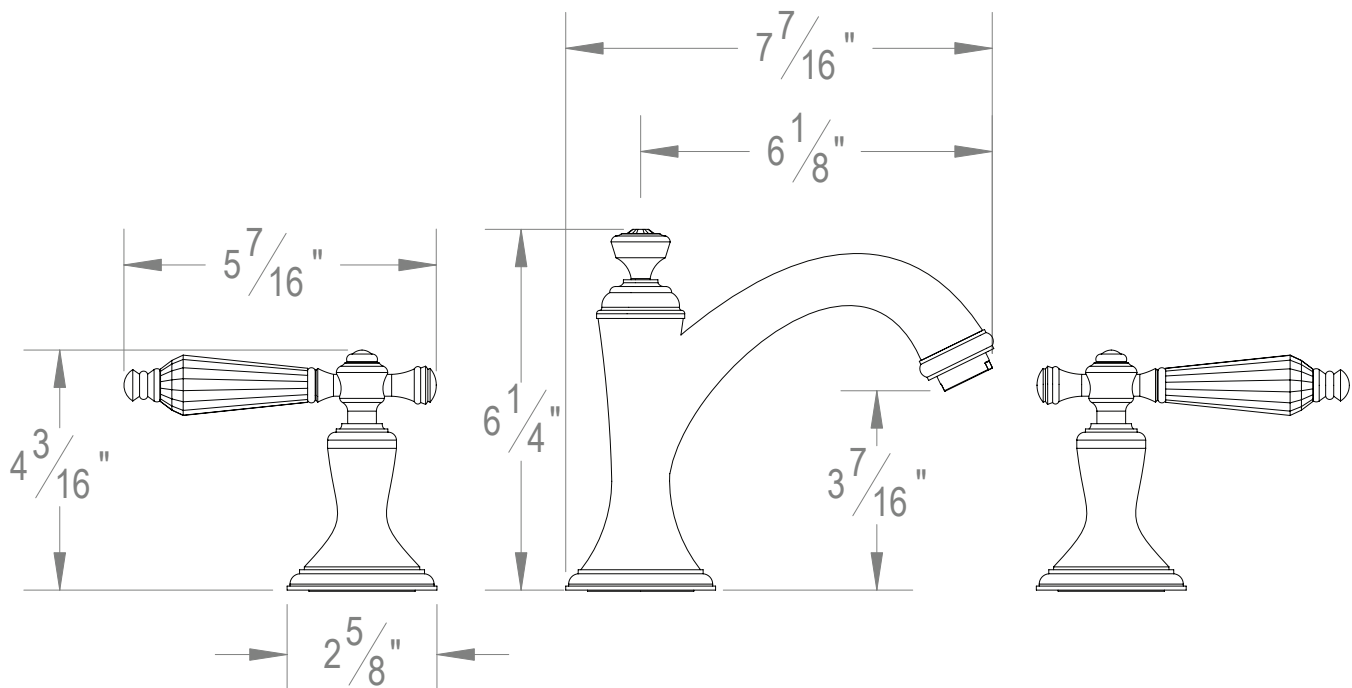

PRODUCT SPECIFICATION SHEET

ITEM # 9520KT Widespread lavatory set

- "KT" style handles
- Includes pop-up drain assembly
- Solid brass
- 1/4 turn ceramic disk cartridge
- 1.2 GPM (CALGreen Compliant)
- **Swarovski crystal insert**
- Pre-assembled handles and valves
- 22 finishes available

The measurements shown are for reference only. Products and specifications shown are subject to change without notice.

www.santecfaucet.com | P: 310.542.0063 F: 310.542.5681