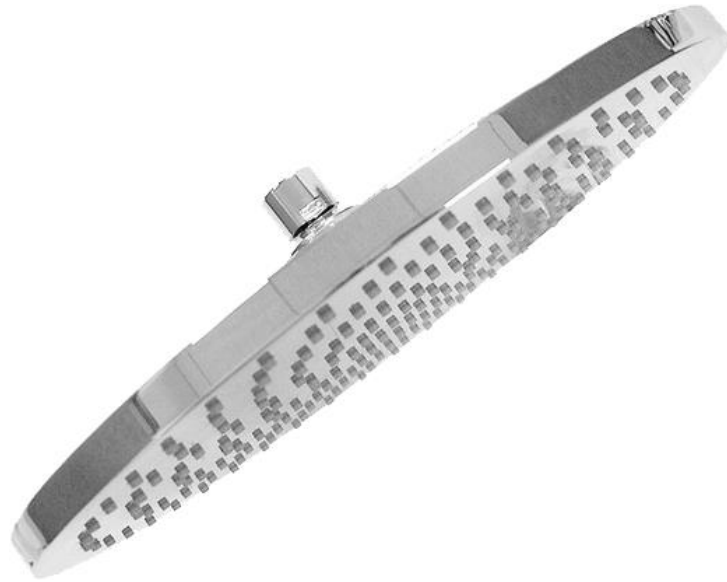

PRODUCT SPECIFICATIONS

Dec 2020

Shower Head
SF-10-047

- Swiveling head
- Easy-clean rubber jets

| | |
|------------|----------|
| Connection | 1/2" FIP |
| GPM | 1.8 |
| | |
| | |