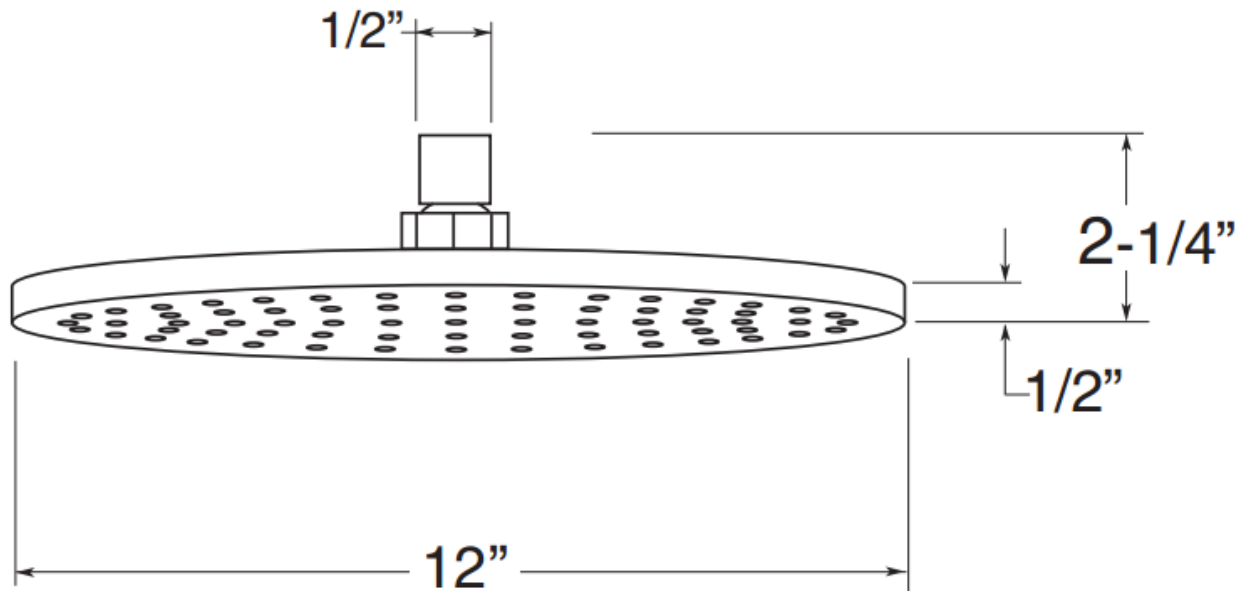

PRODUCT SPECIFICATIONS

Dec 2020

Shower Head
SF-10-047

- Swiveling head
- Easy-clean rubber jets

| | |
|------------|----------|
| Connection | 1/2" FIP |
| GPM | 1.8 |
| | |
| | |