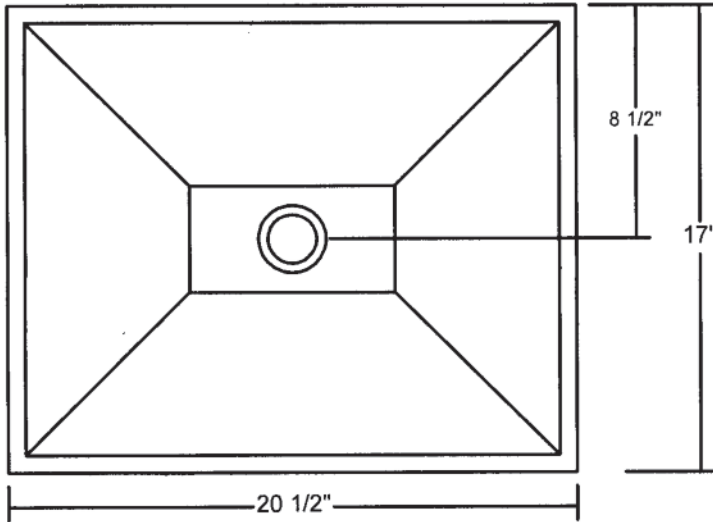

SYNC-VSL DROP-IN VESSEL

©2010 STONE FOREST, INC. PATENT PENDING

TOP VIEW

FRONT VIEW

SIDE VIEW

- Available in:
Honed Basalt (HB)
Multi-color onyx (MO)
- Includes stainless drain cover.
Must be used with a flat grid drain.
- Approximate thickness at drain is .75".
Required drain use 9054D Grid Drain.
This can be supplied by Stone Forest
at your request in select finishes.
- Cutout in countertop needs to be
13" W x 16 1/2" D
- Sink has a 2 1/8" reveal above the
countertop when installed.
- Do not use pop-up drains.
- Approx 80lbs