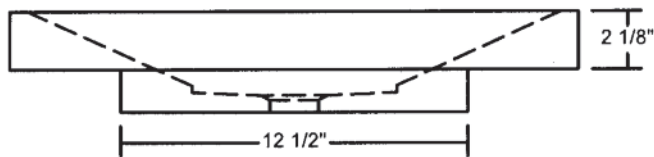

SYNC-VSL DROP-IN VESSEL

©2010 STONE FOREST, INC. PATENT PENDING

TOP VIEW

FRONT VIEW

SIDE VIEW

- Available in:
Honed Basalt (HB)
Multi-color onyx (MO)
- Includes stainless drain cover.
Must be used with a flat grid drain.
- Approximate thickness at drain is .75".
Required drain use 9054D Grid Drain.
This can be supplied by Stone Forest
at your request in select finishes.
- Cutout in countertop needs to be
13" W x 16 1/2" D
- Sink has a 2 1/8" reveal above the
countertop when installed.
- Do not use pop-up drains.
- Approx 80lbs