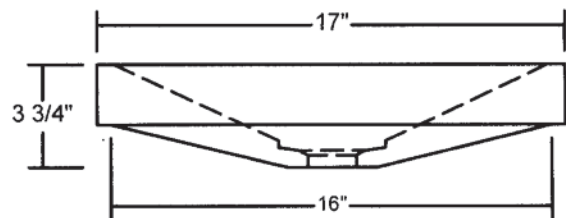

SYNC-VSL DROP-IN VESSEL

©2010 STONE FOREST, INC. PATENT PENDING

TOP VIEW

FRONT VIEW

SIDE VIEW

- Available in:
Honed Basalt (HB)
Multi-color onyx (MO)
- Includes stainless drain cover.
Must be used with a flat grid drain.
- Approximate thickness at drain is .75".
Required drain use 9054D Grid Drain.
This can be supplied by Stone Forest
at your request in select finishes.
- Cutout in countertop needs to be
13" W x 16 1/2" D
- Sink has a 2 1/8" reveal above the
countertop when installed.
- Do not use pop-up drains.
- Approx 80lbs