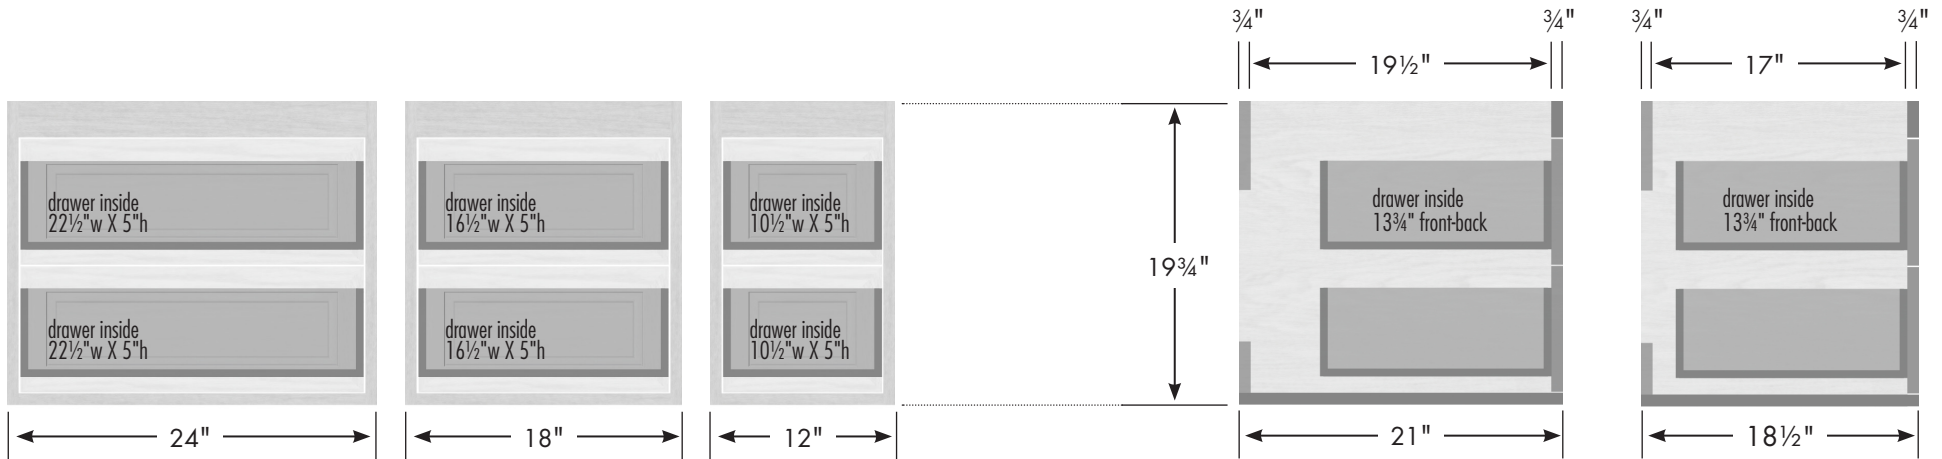

STRASSER

SoDo Drawer Banks
 24", 18" & 12" wide, 19³/₄"h

**24" SoDo
 Drawer Bank**

24" wide
 19³/₄" tall
 21" or 18¹/₂" front-to-back

**18" SoDo
 Drawer Bank**

18" wide
 19³/₄" tall
 21" or 18¹/₂" front-to-back

**12" SoDo
 Drawer Bank**

12" wide
 19³/₄" tall
 21" or 18¹/₂" front-to-back