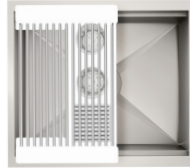

IWA 2C WH

Designer White Resin*