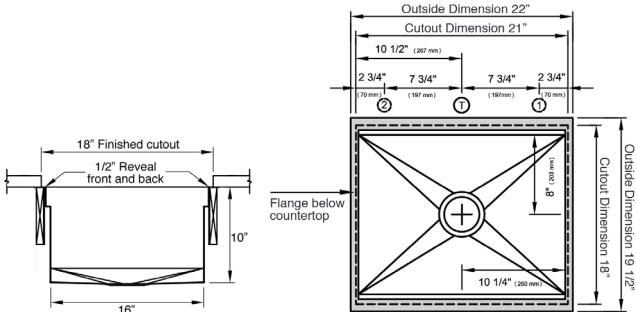

Exclusive Gray Resin*

Specifications

Single bowl
Users: 1
Wash Tools included: Three (6 pcs)
Galley Tap recommended: One
Outside dimensions: 22" x 19 1/2" x 10 5/16"
Counter top cutout: 21" x 18"
Basin area: 20 1/2" x 16"
Minimum cabinet size: 24" or 60cm

Wash Tools included

- (1) Upper Tier Drying Rack 12 1/4" x 18"
- (1) Lower Tier Mini Drying Rack 6" x 17"
- (1) Lower Tier Utensil Caddy 6" x 17"

Basin construction

16GA 316L stainless steel indoor/outdoor
Angel finish
Two tier design
Star™ groove pattern
Center drain
Elevated drain cover included
Limited Lifetime Warranty
Made in the USA
ASME A112.19.3/CSA B45.4 certified

Suggested maximum inside corner radius of counter top cutout 3/8"
Center Tap hole diameters 2" behind cutout
T. Galley Tap 1 3/8" min hole diameter (1 1/2" min hole diameter for fast water jet cut)
1. Galley Deck Switch 1 3/8" min hole diameter or Galley Soap Dispenser 1" min to 1 3/8" max hole diameter
2. Galley Hot and Cold Water Dispenser* 1 3/8" min hole diameter (1 1/2" min hole diameter for fast water jet cut) or Galley Deck Switch or Galley Soap Dispenser
*Galley Hot and Cold Water dispenser requires a minimum 8" clearance to center if installed to the right of the Galley Tap