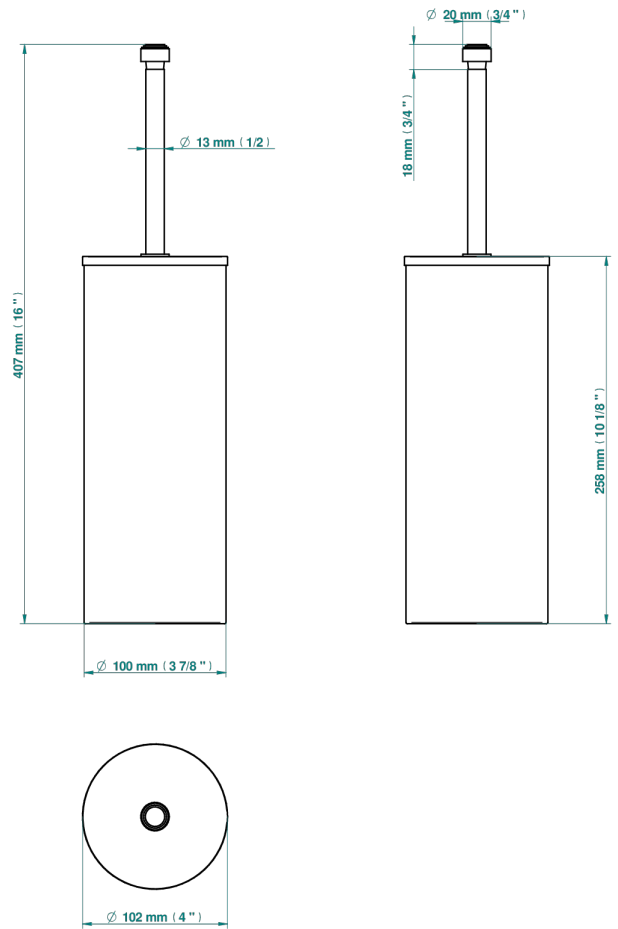

# FAUBOURG BLACK PORCELAIN

G2L-4700C

Metal toilet brush holder with brush with cover floor mounted

18275

18/01/2021

## CHARACTERISTIC

- Faubourg black porcelain
- Metal toilet brush holder with brush with cover floor mounted