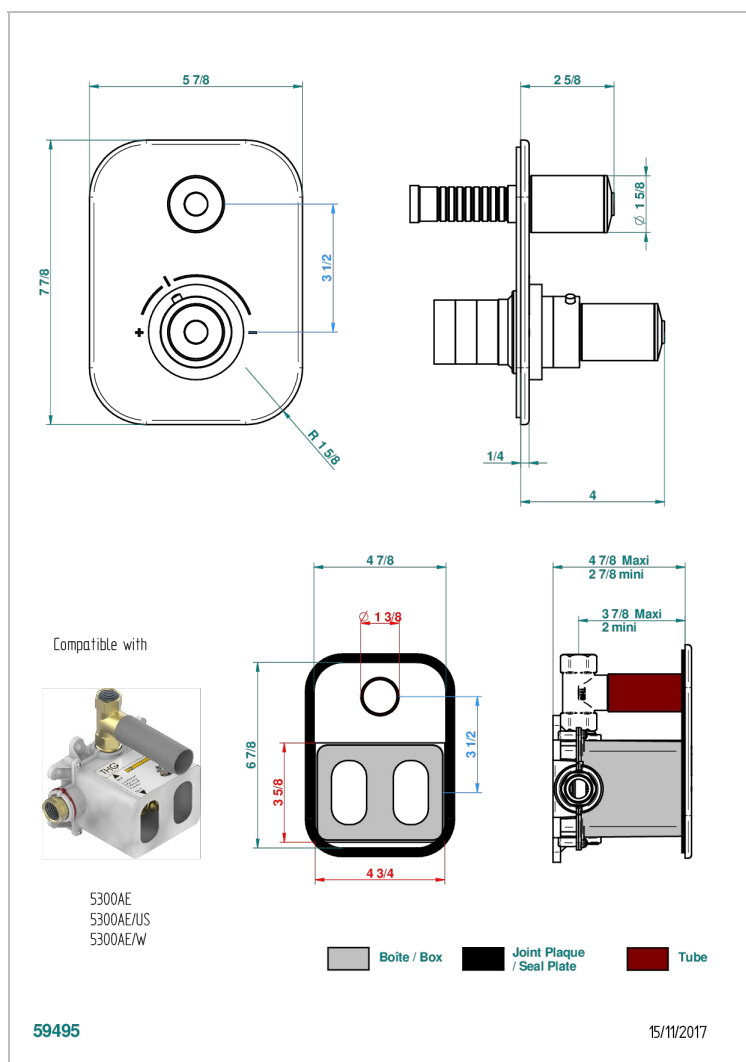

# FAUBOURG BLACK PORCELAIN

G2L-5300BE

THG  
PARIS

Trim for THG thermostat 1 volume control, rough part supplied with fixing box ref.5 300AE/US

## CHARACTERISTIC

- Built-in thermostatic cover for 5300AE - 5300AE/W - 5300AE/US with 1 no. 3/4" output
- Requires concealed thermostat réf 5300AE - 5300AE/W - 5300AE/US
- For shower 1 function
- Temperature control knob with security stop at 38°C
- Solid brass plate and knob
- ASME : ASME A112.18.1-2011/CSA B125.1-11
- DVGW : DW-6512CQ0608

## RELATED SKU'S

- Ref. G00-5300AE/US 3/4" THG thermostat, 60 l/mn with wax cartridge, with valve delivered, with a built-in box, no trim
- Ref. G00-5100G Reinforced stop ring for THG thermostatic with fixing set