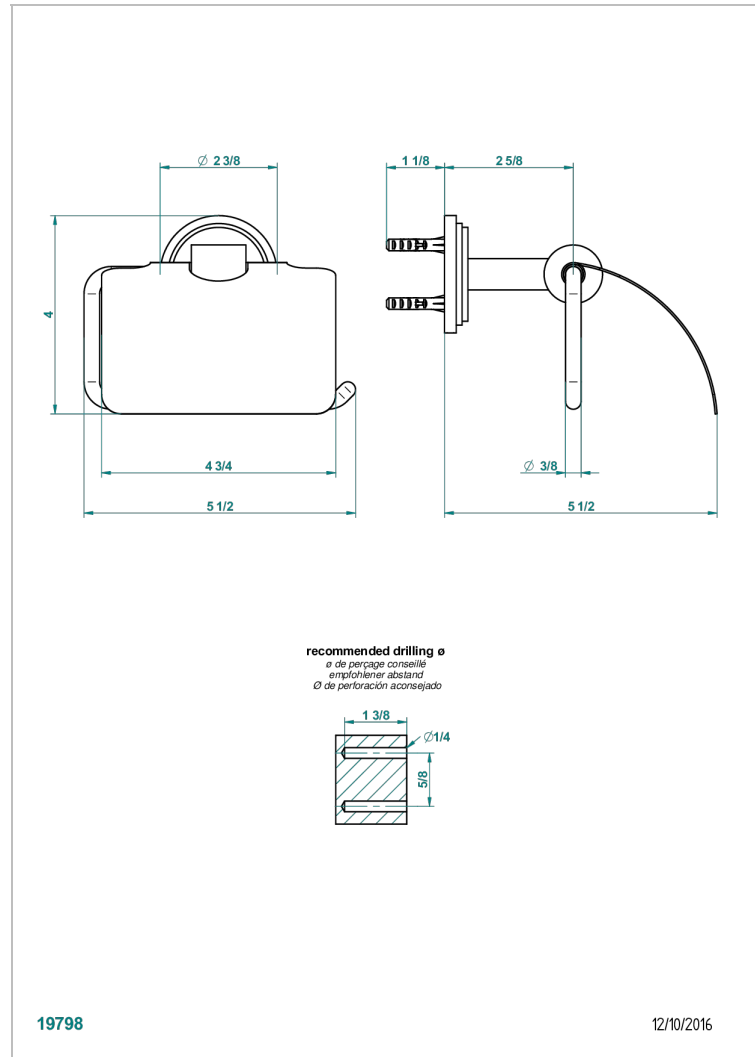

FAUBOURG BLACK PORCELAIN

G2L-538AC

Toilet paper holder, single mount with cover

THG[®]
PARIS

19798

12/10/2016

CHARACTERISTIC

- Faubourg black porcelain
- Toilet paper holder, single mount with cover