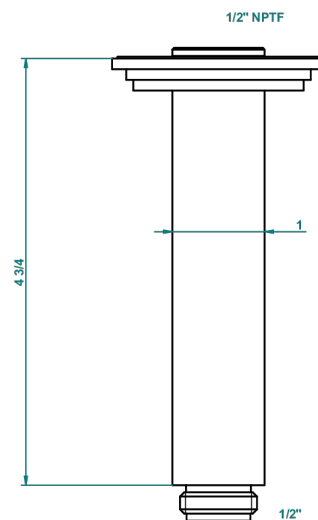

FAUBOURG BLACK PORCELAIN

G2L-82V/US

Vertical shower arm ceiling mounted 1/2" connection

THG[®]
PARIS

CHARACTERISTIC

- Faubourg black porcelain
- Vertical shower arm ceiling mounted 1/2" connection

AVAILABLE FINITIONS