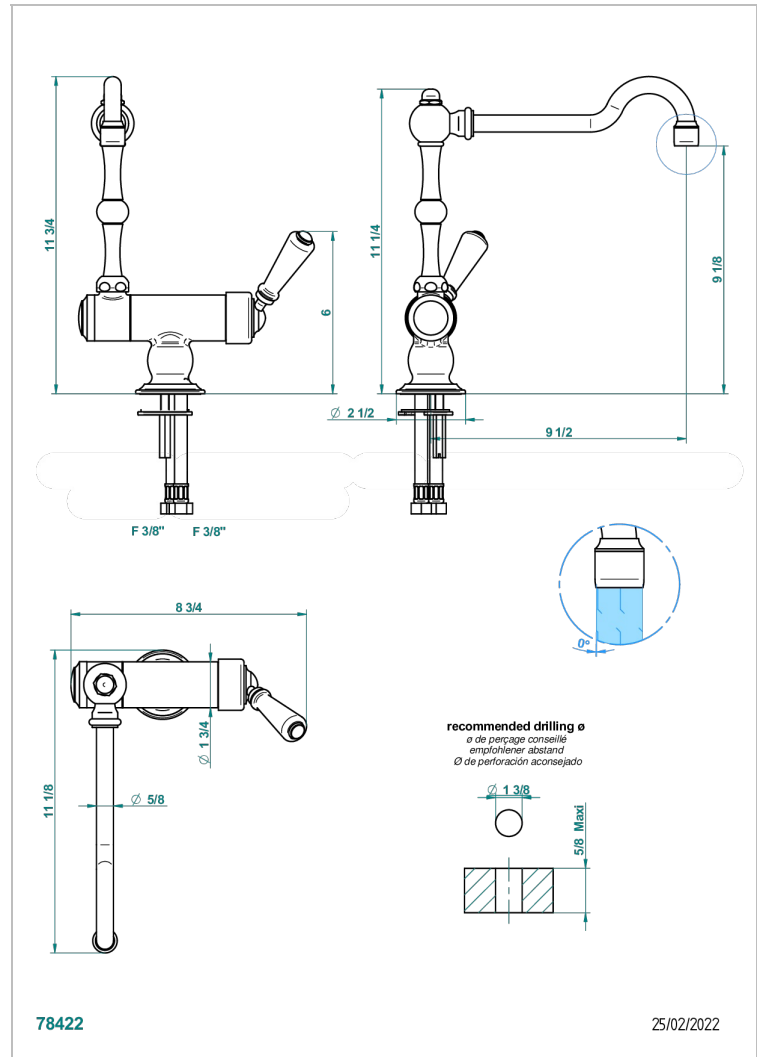

1900 KITCHEN

G76-6181NR/US

Single hole kitchen faucet with movable spout for window opening

CHARACTERISTIC

- 1900 Kitchen
- Single hole kitchen faucet with movable spout for window opening

AVAILABLE FINITIONS

Chrome polished - A02
Light coated bronze - D01
Matt nickel (American satin) - C01
Nickel polished - B01