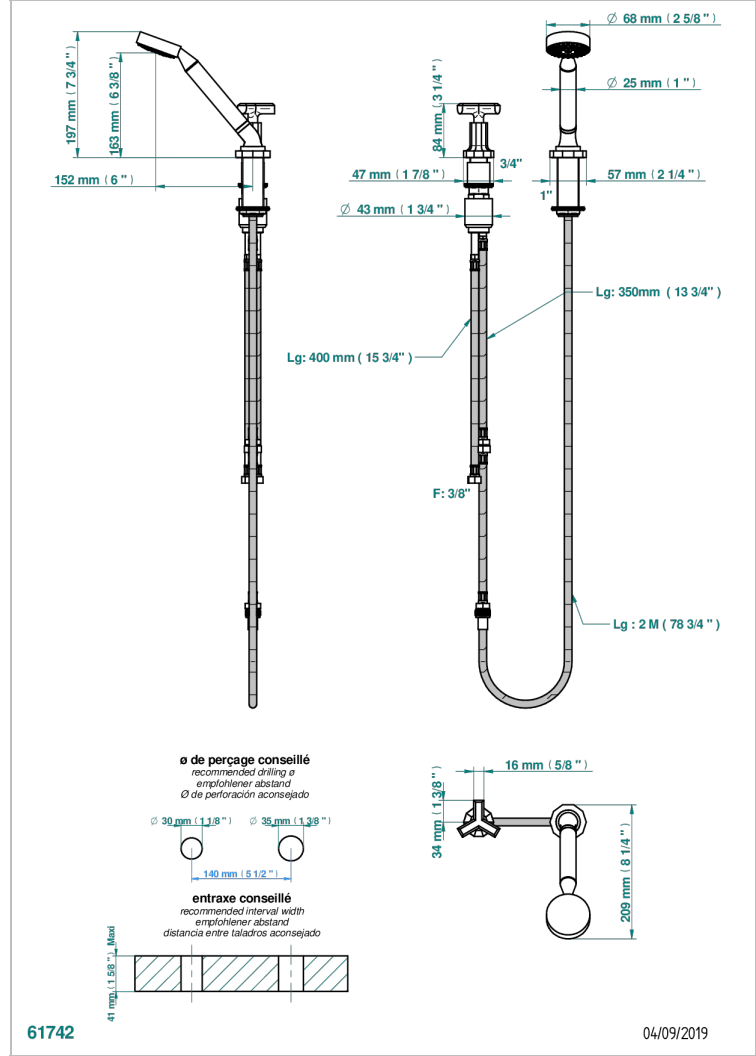

# LES ONDES

G8A-6532/60A

Deck mounted mixer with handshower, progressive cartridge

## CHARACTERISTIC

- Les Ondes
- Deck mounted mixer with handshower, progressive cartridge

## AVAILABLE FINITIONS

Blush PVD - H62  
Brass color PVD - H49  
Brown bronze color PVD - F33  
Chrome polished - A02  
Chrome polished / gold polished - G02  
Copper antique matt, coated - H07

Gold color PVD - H52  
Gold mat - F07  
Gold polished - F01  
Graphite PVD - H64  
Light coated bronze - D01  
Matt Umber PVD - H67

Matt blush PVD - H60  
Matt brass color PVD - H50  
Matt brown bronze color PVD - F34  
Matt chrome (American satin) - C02  
Matt gold color PVD - H53  
Matt graphite PVD - H65

Matt nickel (American satin) - C01  
Matt nickel color PVD - H56  
Nickel antique / Sovereign - H28  
Nickel color PVD - H55  
Nickel polished - B01  
Silver polished, antique - H03