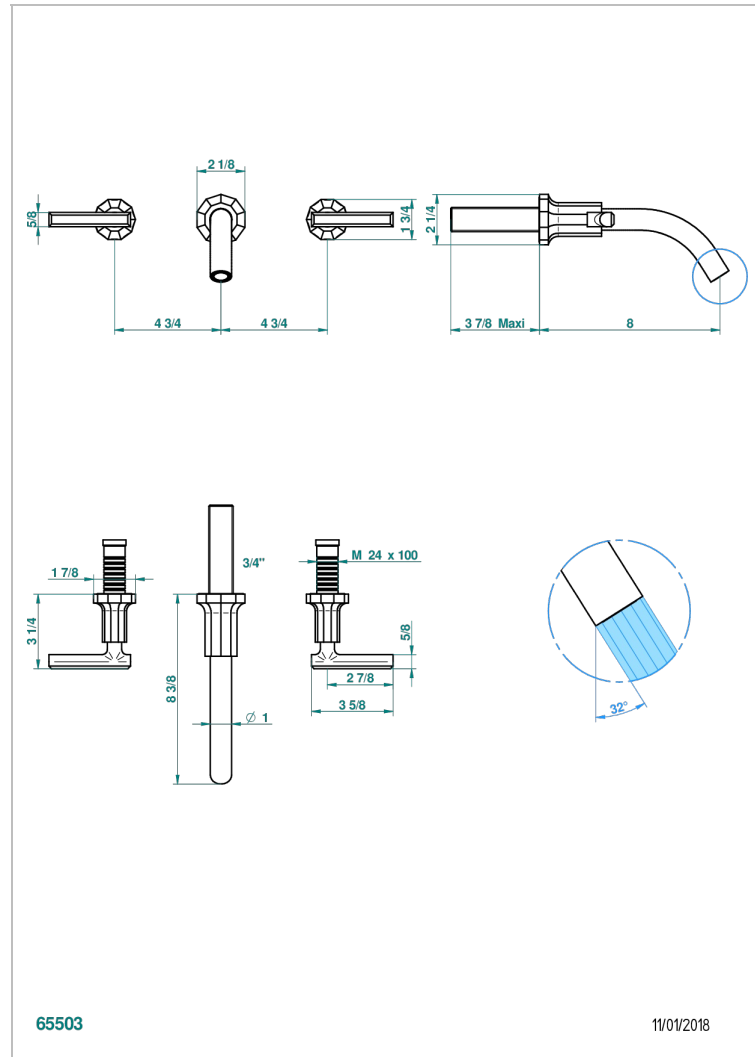

LES ONDES WITH LEVER HANDLES

G8B-41GB

Trim for wall mounted 3-hole bath set only

CHARACTERISTIC

- Les Ondes with lever handles
- Trim for wall mounted 3-hole bath set only

RELATED SKU'S

- Ref. G00-40AM/US Rough parts for wall set (one counter clockwise and one clockwise cartridges)