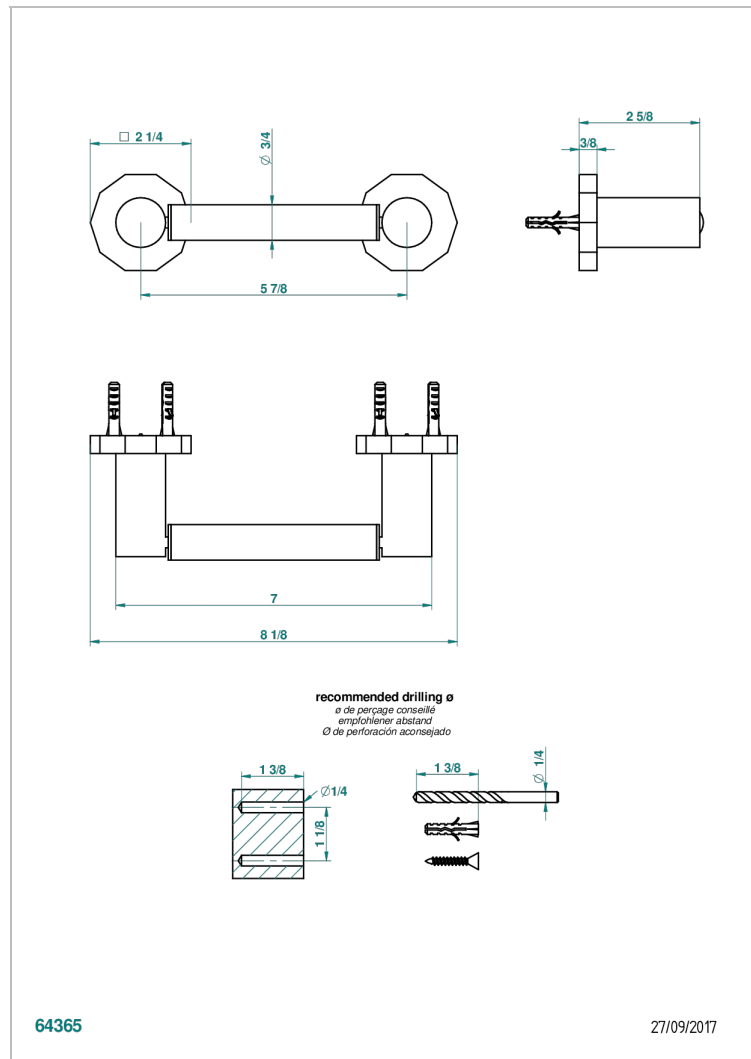

LES ONDES WITH LEVER HANDLES

G8B-543M

Paper roll holder

64365

27/09/2017

CHARACTERISTIC

- Les Ondes with lever handles
- Paper roll holder

AVAILABLE FINITIONS

Blush PVD - H62
Brass color PVD - H49
Brown bronze color PVD - F33
Chrome polished - A02
Chrome polished / gold polished - G02
Copper antique matt, coated - H07

Gold color PVD - H52
Gold mat - F07
Gold polished - F01
Graphite PVD - H64
Light coated bronze - D01
Matt Umber PVD - H67

Matt blush PVD - H60
Matt brass color PVD - H50
Matt brown bronze color PVD - F34
Matt chrome (American satin) - C02
Matt gold color PVD - H53
Matt graphite PVD - H65

Matt nickel (American satin) - C01
Matt nickel color PVD - H56
Nickel antique / Sovereign - H28
Nickel color PVD - H55
Nickel polished - B01
Silver polished, antique - H03

Soft gold - F30
Soft matt gold - F31
Umber PVD - H66