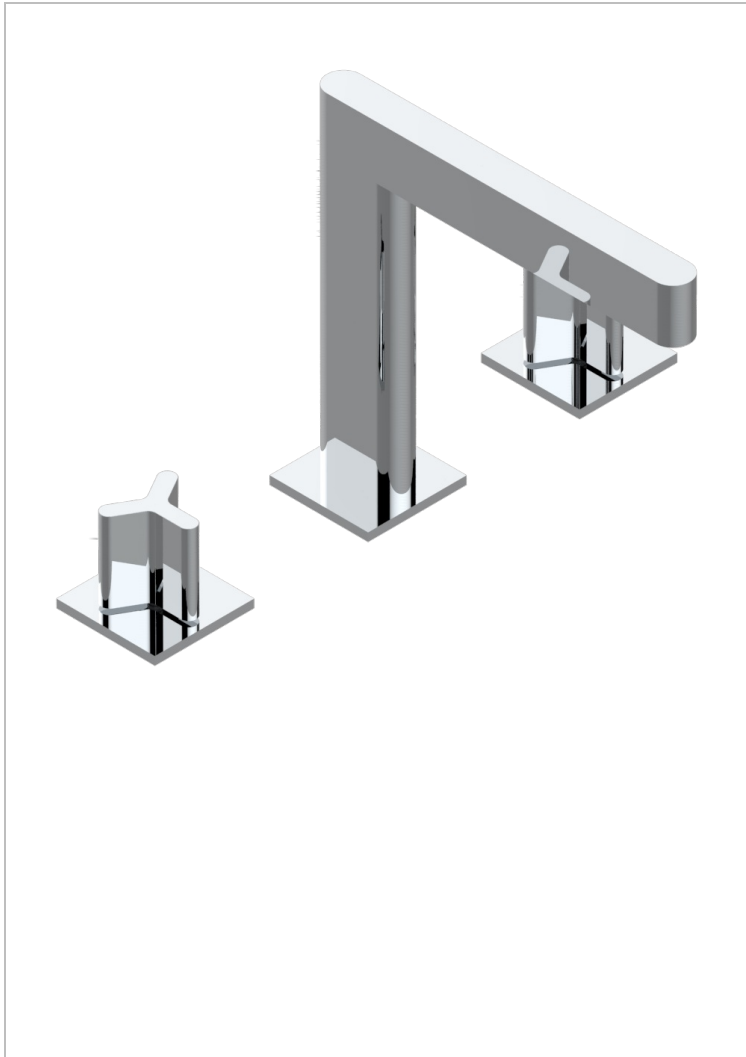

ICON-X

U7G-25SGUS

Roman tub set with 3/4" valves

CHARACTERISTIC

- Icon-x
- Roman tub set with 3/4" valves

AVAILABLE FINITIONS

Blush PVD - H62
Brass color PVD - H49
Brown bronze color PVD - F33
Chrome polished - A02
Gold color PVD - H52
Gold mat - F07

Gold polished - F01
Graphite PVD - H64
Matt Umber PVD - H67
Matt blush PVD - H60
Matt brass color PVD - H50
Matt brown bronze color PVD - F34

Matt chrome (American satin) - C02
Matt gold color PVD - H53
Matt graphite PVD - H65
Matt nickel (American satin) - C01
Matt nickel color PVD - H56
Nickel antique / Sovereign - H28

Nickel color PVD - H55
Nickel polished - B01
Soft gold - F30
Soft matt gold - F31
Umber PVD - H66