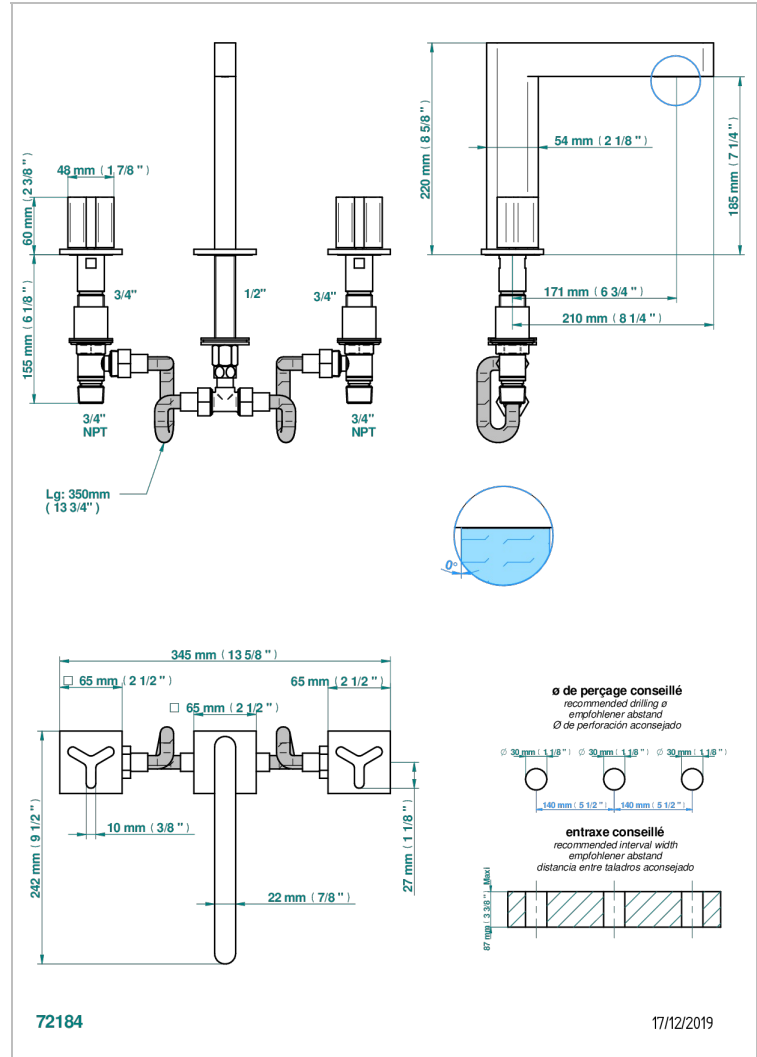

ICON-X

U7G-25SGUS

Roman tub set with 3/4" valves

CHARACTERISTIC

- Icon-x
- Roman tub set with 3/4" valves

AVAILABLE FINITIONS

Blush PVD - H62
Brass color PVD - H49
Brown bronze color PVD - F33
Chrome polished - A02
Gold color PVD - H52
Gold mat - F07